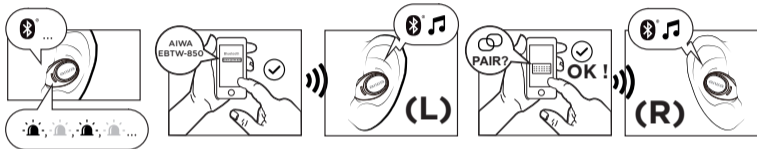

aiwa

QUICK START GUIDE

AIWA EBTW-850

FIRST TIME BLUETOOTH PAIRING

RESET / CLEAR MEMORY