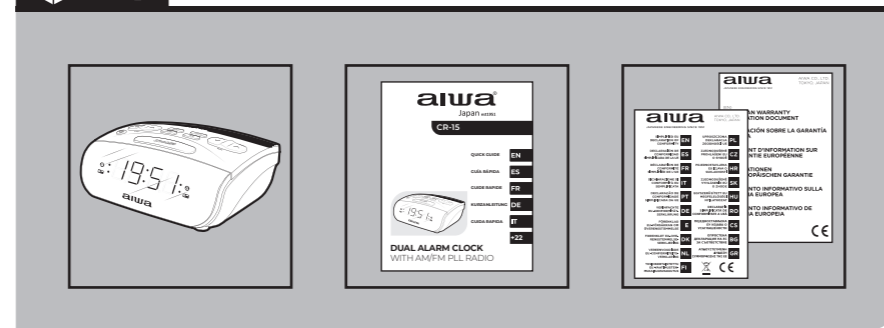

Printed in P.R.C.

V.7

CR-15

PLL
FM RADIO

DUAL
ALARM

SNOOZE
FUNCTION

SLEEP
TIMER

PRESET
STATION

LED
WHITE
DISPLAY

01. WHAT'S IN THE BOX?

02. OVERALL VIEW

* THIS CLOCK RADIO HAS A BACKUP SYSTEM THAT ENSURES THE FUNCTIONING OF CLOCK AND TIMER SETTINGS DURING POWER FAILURE. BACKUP SYSTEM REQUIRES 2 ALKALINE BATTERIES TYPE LR03/AAA.