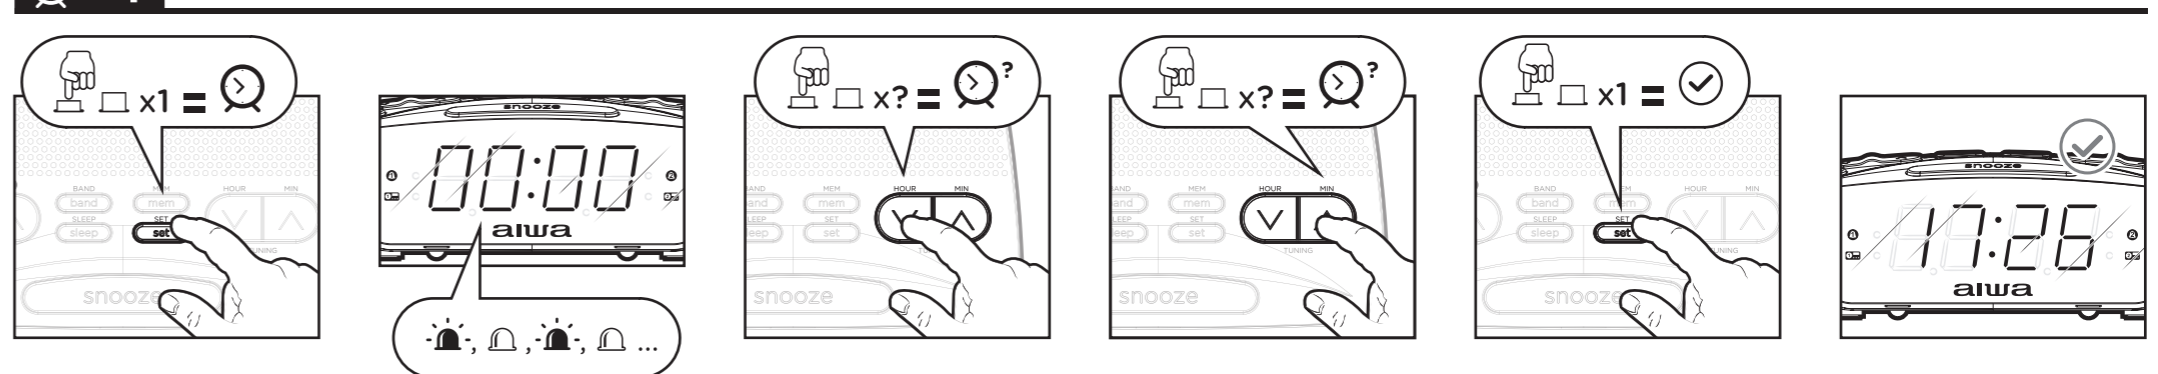

03. CONNECTION TO THE MAINS

04. SETTING THE TIME * CONFIRM EACH TIME SELECTION (HOURS, MINUTES) BY PRESSING SET.

05. BASIC FM RADIO MODE CONTROLS TURN THE RADIO ON | CHANGE RADIO BAND | MANUAL TUNING | AUTO TUNING | TURN THE RADIO OFF