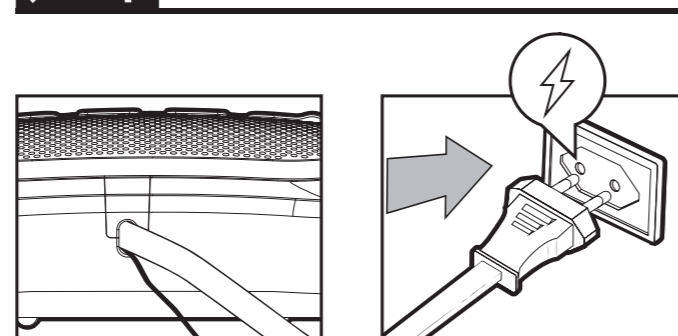

03. CONNECTION TO THE MAINS

04. SETTING THE TIME * CONFIRM EACH TIME SELECTION (HOURS, MINUTES) BY PRESSING SET.

05. BASIC FM RADIO MODE CONTROLS TURN THE RADIO ON | CHANGE RADIO BAND | MANUAL TUNING | AUTO TUNING | TURN THE RADIO OFF