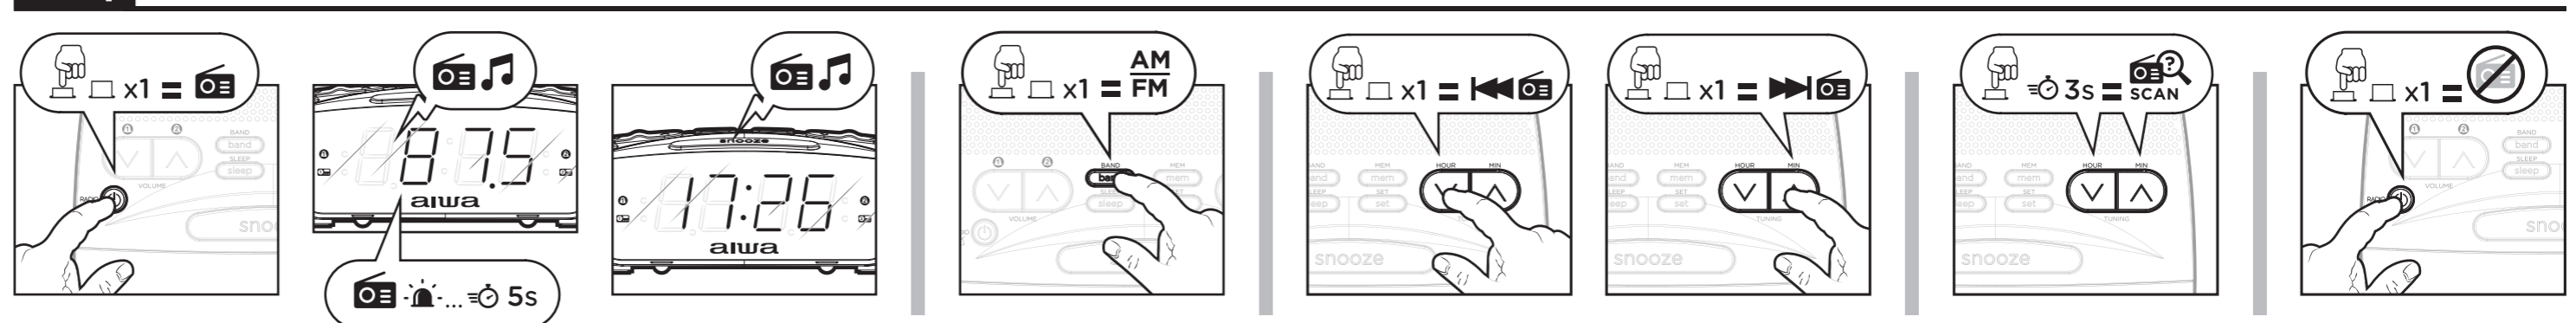

03. CONNECTION TO THE MAINS

04. SETTING THE TIME * CONFIRM EACH TIME SELECTION (HOURS, MINUTES) BY PRESSING SET.

05. BASIC FM RADIO MODE CONTROLS TURN THE RADIO ON | CHANGE RADIO BAND | MANUAL TUNING | AUTO TUNING | TURN THE RADIO OFF