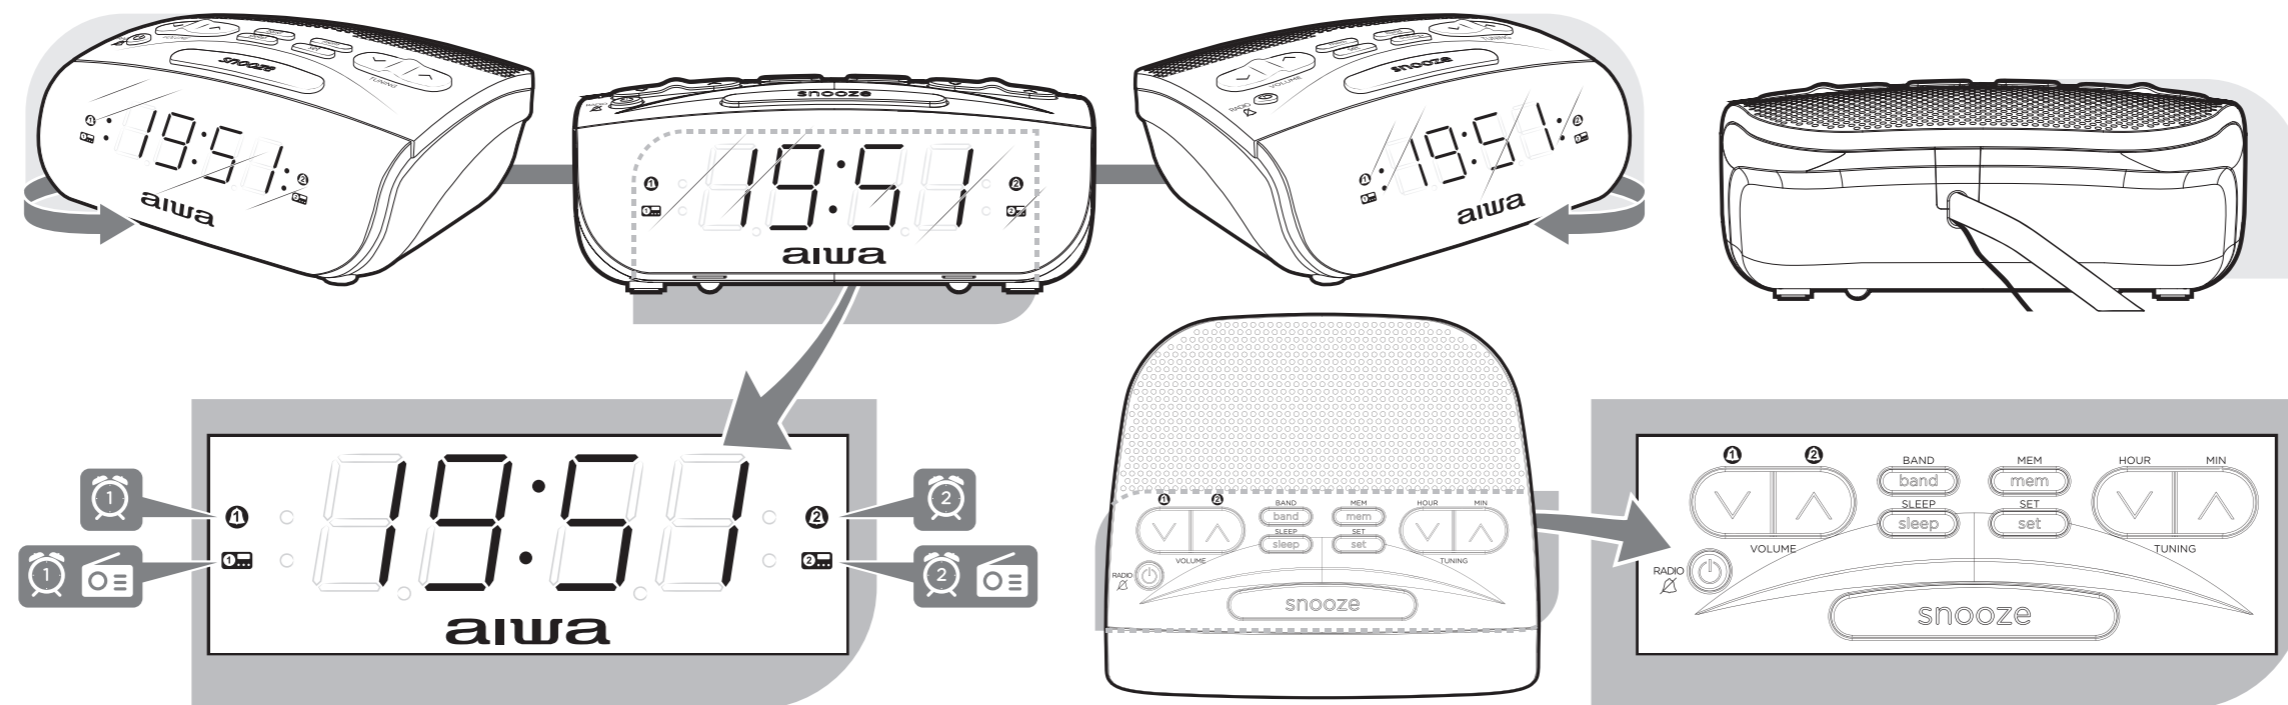

Printed in P.R.C.

V.7

CR-15

PLL
FM RADIO

DUAL
ALARM

SNOOZE
FUNCTION

SLEEP
TIMER

PRESET
STATION

LED
WHITE
DISPLAY

01. WHAT'S IN THE BOX?

02. OVERALL VIEW

* THIS CLOCK RADIO HAS A BACKUP SYSTEM THAT ENSURES THE FUNCTIONING OF CLOCK AND TIMER SETTINGS DURING POWER FAILURE. BACKUP SYSTEM REQUIRES 2 ALKALINE BATTERIES TYPE LR03/AAA.

03. CONNECTION TO THE MAINS

04. SETTING THE TIME * CONFIRM EACH TIME SELECTION (HOURS, MINUTES) BY PRESSING SET.

05. BASIC FM RADIO MODE CONTROLS TURN THE RADIO ON | CHANGE RADIO BAND | MANUAL TUNING | AUTO TUNING | TURN THE RADIO OFF