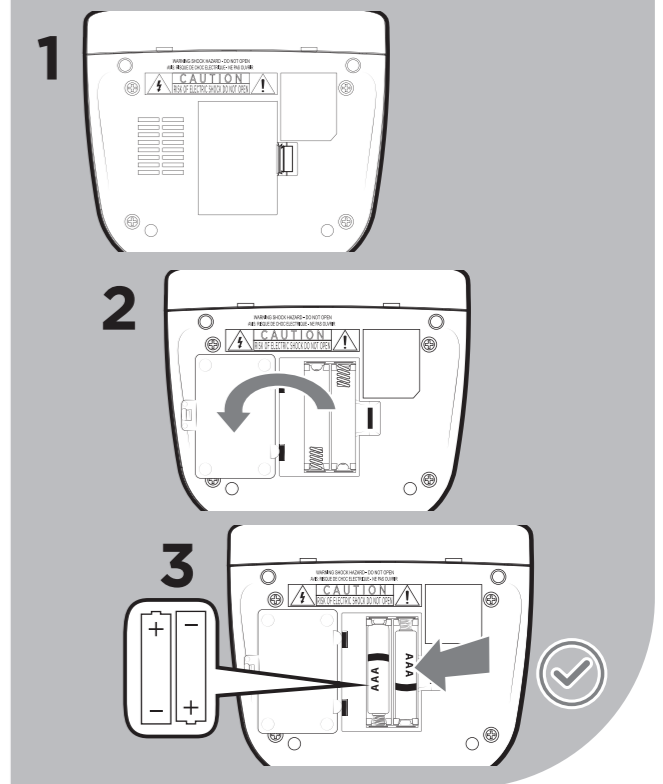

Printed in P.R.C.

V.7

CR-15

PLL
FM RADIO

DUAL
ALARM

SNOOZE
FUNCTION

SLEEP
TIMER

PRESET
STATION

LED
WHITE
DISPLAY

01. WHAT'S IN THE BOX?

02. OVERALL VIEW

* THIS CLOCK RADIO HAS A BACKUP SYSTEM THAT ENSURES THE FUNCTIONING OF CLOCK AND TIMER SETTINGS DURING POWER FAILURE. BACKUP SYSTEM REQUIRES 2 ALKALINE BATTERIES TYPE LR03/AAA.