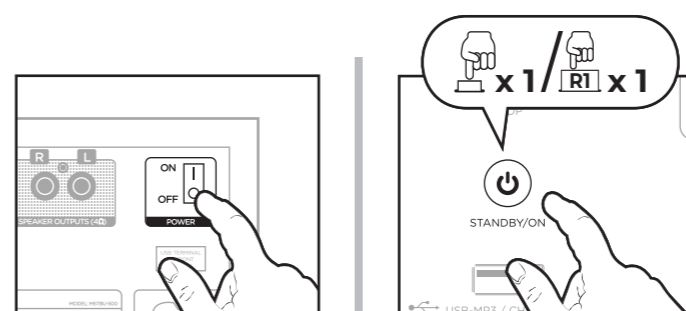

02. OVERALL VIEW

REMOTE CONTROL R

03. CONNECTION TO THE MAINS

04. POWER ON

05. POWER OFF / STANDBY

06. SELECTING THE INPUT MODE

07. VOLUME ADJUSTMENT *

08. MUTE