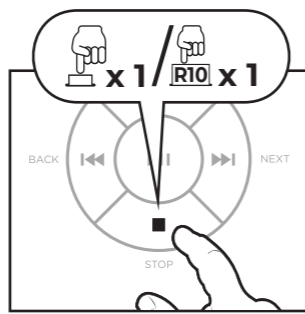

11. PAUSE / STOP PLAYBACK