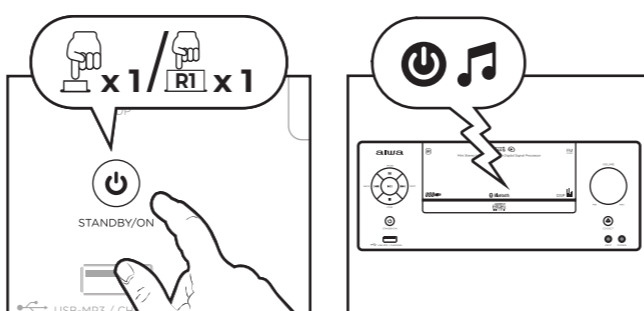

02. OVERALL VIEW

REMOTE CONTROL R

03. CONNECTION TO THE MAINS

04. POWER ON

05. POWER OFF / STANDBY

06. SELECTING THE INPUT MODE

07. VOLUME ADJUSTMENT *

08. MUTE