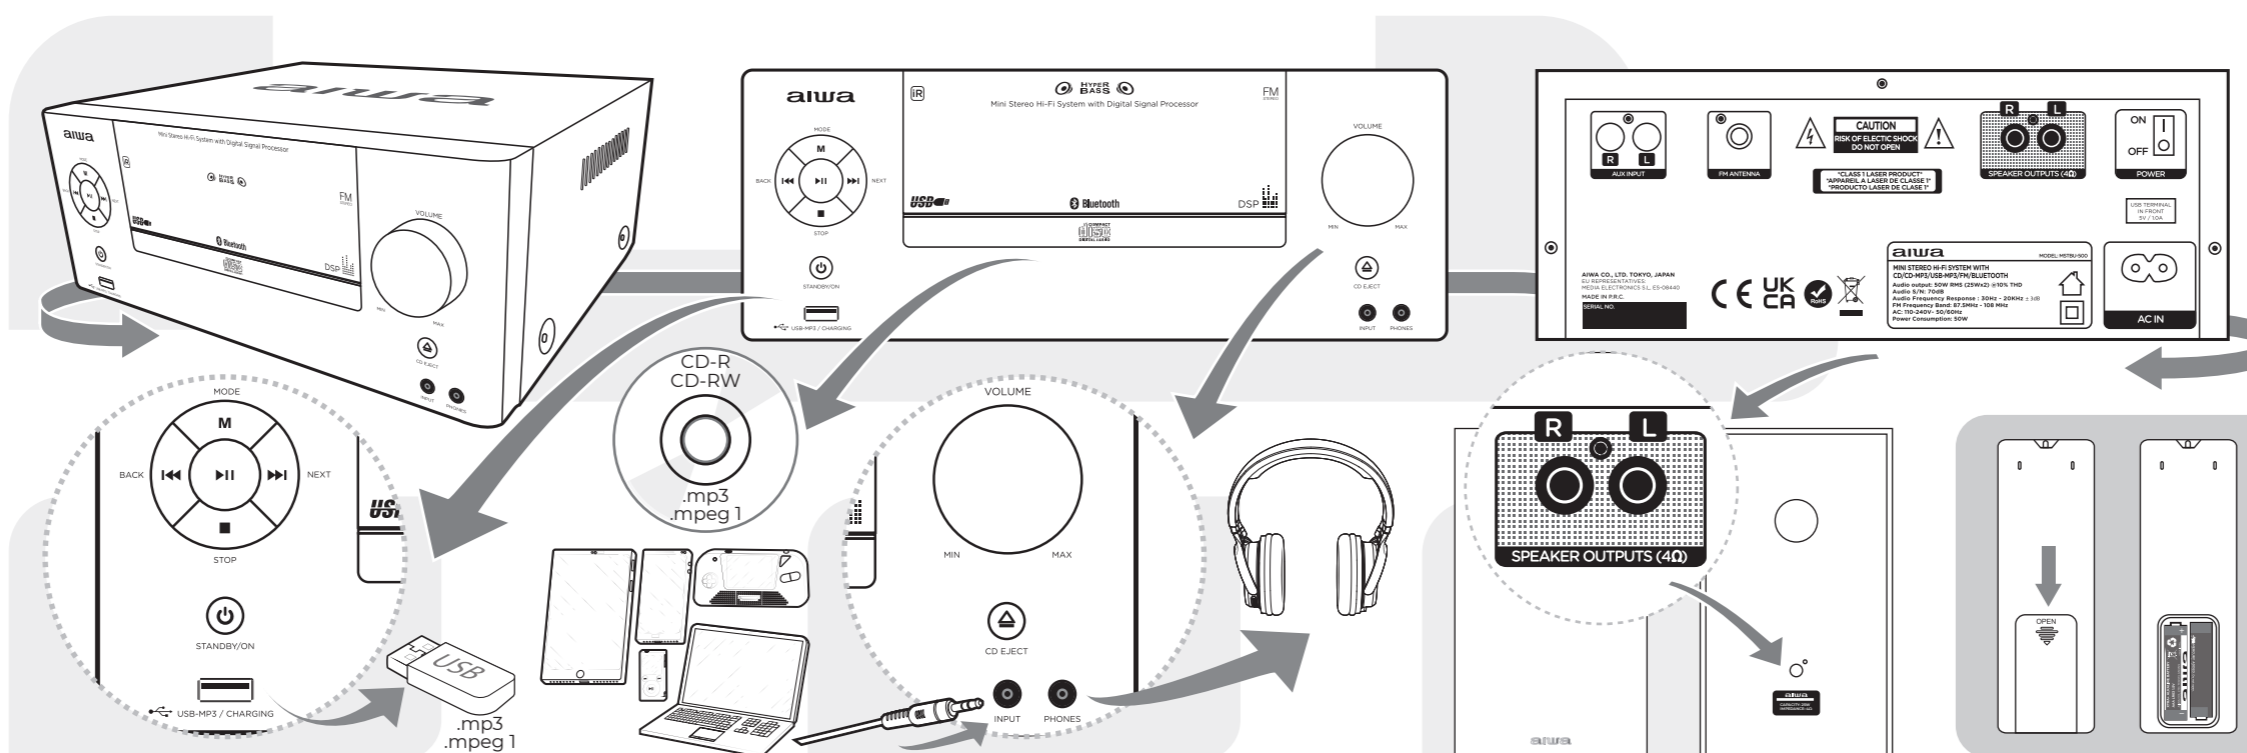

02. OVERALL VIEW

REMOTE CONTROL R

03. CONNECTION TO THE MAINS

04. POWER ON

05. POWER OFF / STANDBY

06. SELECTING THE INPUT MODE

07. VOLUME ADJUSTMENT *

08. MUTE