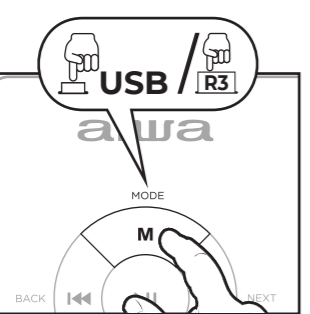

20. PLAYING A USB FLASH DRIVE

* INSERT A USB DRIVE TO ACCESS TO USB MODE.

впунта **08.**Némly **09.**CD přehrávání **10.**Odebrat CD **11.** Pozastavit / zastavit přehrávání **12.**Výběr skladek **13.**Opakujte **14.**Výběr Bluetooth **15.**FM Modus **16.**Přednastavení FM stanic automatické skenování **17.**Výběr předdefinovaných stanic **18.**Ruční vyhledávání **19.**Režim hlavního pomocného vstupu / režim sekundárního pomocného vstupu **20.**Přehrávání jednotky USB flash * Vložte jednotku USB pro přístup do režimu USB.

FI-01. Mitä laatikossa on? **02.**Yleiskatsaus / 1Pidossa / 2CD / 3USB / 4Apua / 5Equalizer / 6Haku taaksepäin / 7.Volumen + / 8.Edellinen / 9.Play / Pause / 10.Stopp / 11.Volumen - / 12.Numero / 13.Ohjelmia / 14.Avaa / Sulje / 15.FM / 16.Bluetooth / 17.Satunnainen /

IT-01. Qu'è nella scatola? **02.**Panoramica / 1In attesa / 2CD / 3USB / 4Auxiliario / 5.Equalizzatore / 6.Cerca inversa / 7.Volume + / 8.Precedente / 9.Play / Pause / 10.Stop / 11.Volumen - / 12.Numero / 13.Programma / 14.Apri / Chiudi / 15.FM / 16.Bluetooth / 17.Casuale /

IT-01. Qu'è nella scatola? **02.**Panoramica / 1In attesa / 2CD / 3USB / 4Auxiliario / 5.Equalizzatore / 6.Cerca inversa / 7.Volume + / 8.Precedente / 9.Play / Pause / 10.Stop / 11.Volumen - / 12.Numero / 13.Programma / 14.Apri / Chiudi / 15.FM / 16.Bluetooth / 17.Casuale /

IT-01. Qu'è nella scatola? **02.**Panoramica / 1In attesa / 2CD / 3USB / 4Auxiliario / 5.Equalizzatore / 6.Cerca inversa / 7.Volume + / 8.Precedente / 9.Play / Pause / 10.Stop / 11.Volumen - / 12.Numero / 13.Programma / 14.Apri / Chiudi / 15.FM / 16.Bluetooth / 17.Casuale /

IT-01. Qu'è nella scatola? **02.**Panoramica / 1In attesa / 2CD / 3USB / 4Auxiliario / 5.Equalizzatore / 6.Cerca inversa / 7.Volume + / 8.Precedente / 9.Play / Pause / 10.Stop / 11.Volumen - / 12.Numero / 13.Programma / 14.Apri / Chiudi / 15.FM / 16.Bluetooth / 17.Casuale /

IT-01. Qu'è nella scatola? **02.**Panoramica / 1In attesa / 2CD / 3USB / 4Auxiliario / 5.Equalizzatore / 6.Cerca inversa / 7.Volume + / 8.Precedente / 9.Play / Pause / 10.Stop / 11.Volumen - / 12.Numero / 13.Programma / 14.Apri / Chiudi / 15.FM / 16.Bluetooth / 17.Casuale /

IT-01. Qu'è nella scatola? **02.**Panoramica / 1In attesa / 2CD / 3USB / 4Auxiliario / 5.Equalizzatore / 6.Cerca inversa / 7.Volume + / 8.Precedente / 9.Play / Pause / 10.Stop / 11.Volumen - / 12.Numero / 13.Programma / 14.Apri / Chiudi / 15.FM / 16.Bluetooth / 17.Casuale /

IT-01. Qu'è nella scatola? **02.**Panoramica / 1In attesa / 2CD / 3USB / 4Auxiliario / 5.Equalizzatore / 6.Cerca inversa / 7.Volume + / 8.Precedente / 9.Play / Pause / 10.Stop / 11.Volumen - / 12.Numero / 13.Programma / 14.Apri / Chiudi / 15.FM / 16.Bluetooth / 17.Casuale /

IT-01. Qu'è nella scatola? **02.**Panoramica / 1In attesa / 2CD / 3USB / 4Auxiliario / 5.Equalizzatore / 6.Cerca inversa / 7.Volume + / 8.Precedente / 9.Play / Pause / 10.Stop / 11.Volumen - / 12.Numero / 13.Programma / 14.Apri / Chiudi / 15.FM / 16.Bluetooth / 17.Casuale /