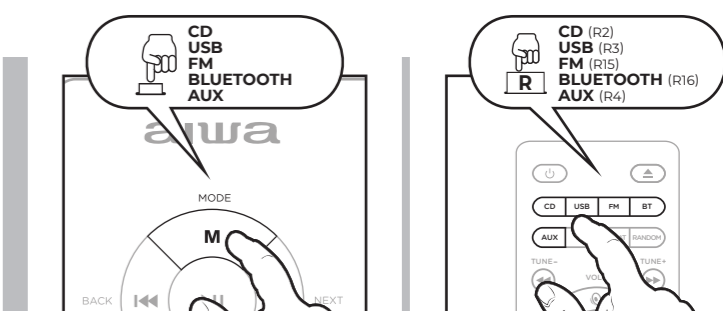

02. OVERALL VIEW

REMOTE CONTROL R

03. CONNECTION TO THE MAINS

04. POWER ON

05. POWER OFF / STANDBY

06. SELECTING THE INPUT MODE

07. VOLUME ADJUSTMENT *

08. MUTE