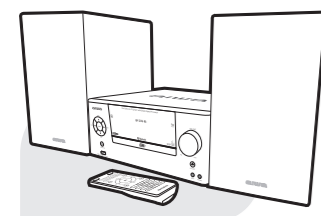

+22

MINI STEREO

HI-FI SYSTEM

WITH 50W RMS OUTPUT POWER, DSP, CD-MP3 /
USB-MP3 / FM AND BLUETOOTH WIRELESS STREAMING

aiwa®

Japan est1951

Follow us! aiwaEU

www.eu-aiwa.com