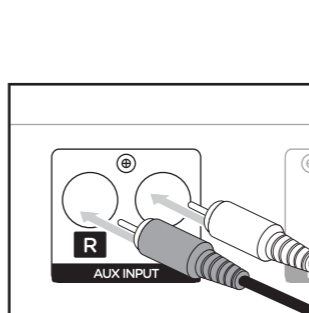

19. MAIN AUXILIARY INPUT MODE / SECONDARY AUXILIARY INPUT MODE