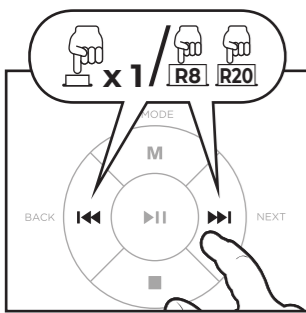

17. SELECTING PRESET STATIONS