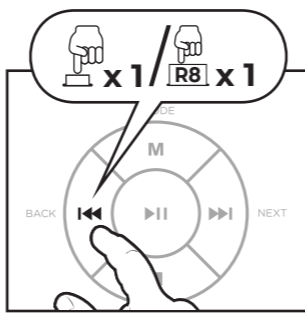

12. SELECTING TRACKS