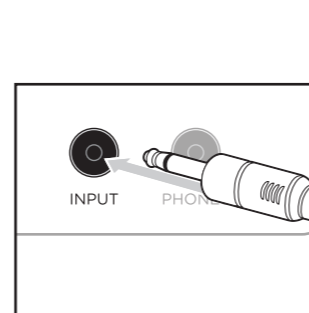

19. MAIN AUXILIARY INPUT MODE / SECONDARY AUXILIARY INPUT MODE