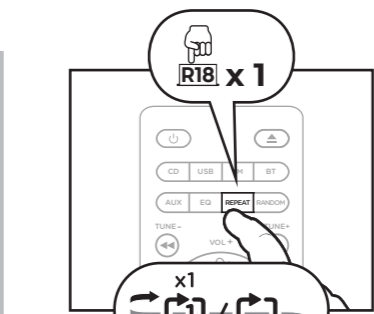

10. REMOVE CD

11. PAUSE / STOP PLAYBACK

12. SELECTING TRACKS

13. REPEAT

14. BLUETOOTH SELECTION

17. SELECTING PRESET STATIONS

18. MANUAL SEARCHING

19. MAIN AUXILIARY INPUT MODE / SECONDARY AUXILIARY INPUT MODE

20. PLAYING A USB FLASH DRIVE

* INSERT A USB DRIVE TO ACCESS TO USB MODE.

впунта **08.**Némly **09.**CD přehrávání **10.**Odebrat CD **11.** Pozastavit / zastavit přehrávání **12.**Výběr skladek **13.**Opakujte **14.**Výběr Bluetooth **15.**FM Modus **16.**Přednastavení FM stanic automatické skenování **17.**Výběr předdefinovaných stanic **18.**Ruční vyhledávání **19.**Režim hlavního pomocného vstupu / režim sekundárního pomocného vstupu **20.**Přehrávání jednotky USB flash * Vložte jednotku USB pro přístup do režimu USB.

FI-01. Mitä laatikossa on? **02.**Yleiskatsaus / 1Pidossa / 2CD / 3USB / 4Apua / 5Equalizer / 6Haku taaksepäin / 7.Volumen + / 8.Edellinen / 9.Play / Pause / 10.Stopp / 11.Volumen - / 12.Numero / 13.Ohjelmia / 14.Avaa / Sulje / 15.FM / 16.Bluetooth / 17.Satunnainen /

IT-01. Qu'è nella scatola? **02.**Panoramica / 1In attesa / 2CD / 3USB / 4Auxiliario / 5.Equalizzatore / 6.Cerca inversa / 7.Volume + / 8.Precedente / 9.Play / Pause / 10.Stop / 11.Volumen - / 12.Numero / 13.Programma / 14.Apri / Chiudi / 15.FM / 16.Bluetooth / 17.Casuale /

IT-01. Qu'è nella scatola? **02.**Panoramica / 1In attesa / 2CD / 3USB / 4Auxiliario / 5.Equalizzatore / 6.Cerca inversa / 7.Volume + / 8.Precedente / 9.Play / Pause / 10.Stop / 11.Volumen - / 12.Numero / 13.Programma / 14.Apri / Chiudi / 15.FM / 16.Bluetooth / 17.Casuale /

IT-01. Qu'è nella scatola? **02.**Panoramica / 1In attesa / 2CD / 3USB / 4Auxiliario / 5.Equalizzatore / 6.Cerca inversa / 7.Volume + / 8.Precedente / 9.Play / Pause / 10.Stop / 11.Volumen - / 12.Numero / 13.Programma / 14.Apri / Chiudi / 15.FM / 16.Bluetooth / 17.Casuale /