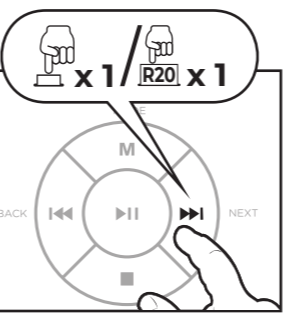

12. SELECTING TRACKS