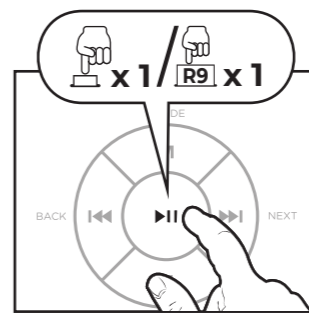

14. BLUETOOTH SELECTION