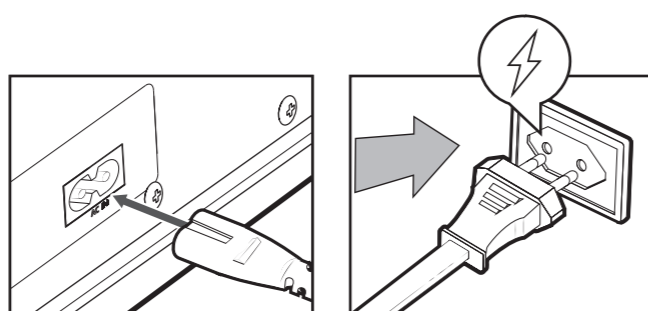

02. OVERALL VIEW

REMOTE CONTROL R

03. CONNECTION TO THE MAINS

04. POWER ON

05. POWER OFF / STANDBY

06. SELECTING THE INPUT MODE

07. VOLUME ADJUSTMENT *

08. MUTE