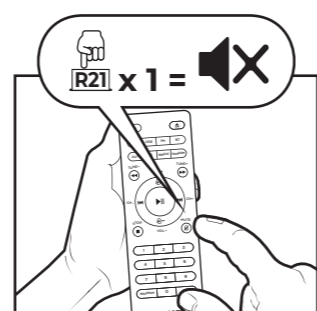

02. OVERALL VIEW

REMOTE CONTROL R

03. CONNECTION TO THE MAINS

04. POWER ON

05. POWER OFF / STANDBY

06. SELECTING THE INPUT MODE

07. VOLUME ADJUSTMENT *

08. MUTE