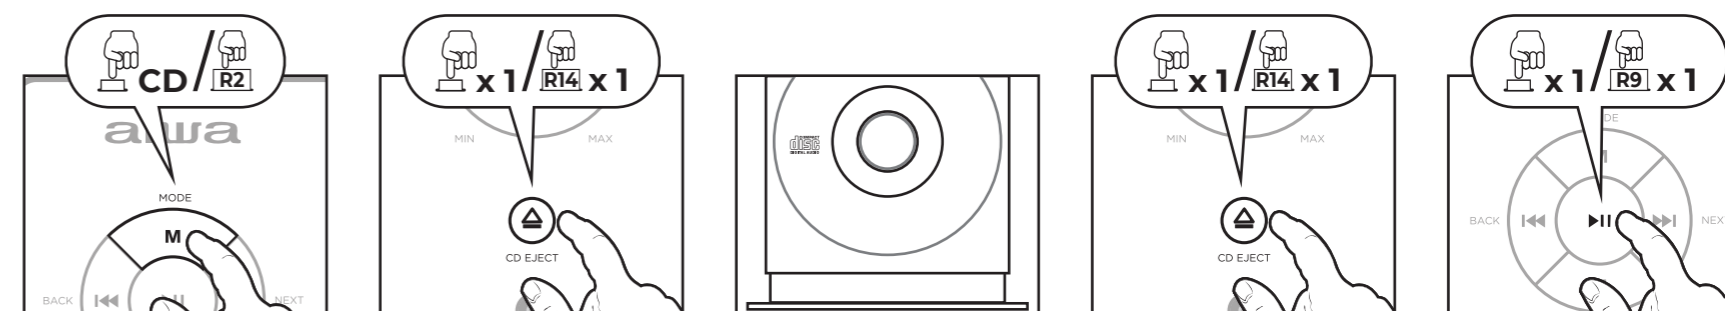

08. MUTE

09. PLAYING CDS

*Memorizes the same volume level as when it was turned off