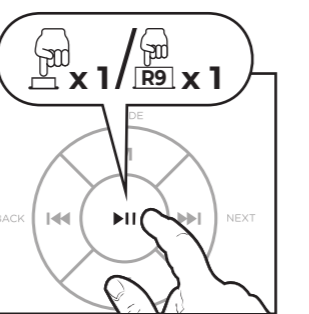

20. PLAYING A USB FLASH DRIVE

* INSERT A USB DRIVE TO ACCESS TO USB MODE.

впунта **08.**Némly **09.**CD přehrávání **10.**Odebrat CD **11.** Pozastavit / zastavit přehrávání **12.**Výběr skladek **13.**Opakujte **14.**Výběr Bluetooth **15.**FM Modus **16.**Přednastavení FM stanic automatické skenování **17.**Výběr předdefinovaných stanic **18.**Ruční vyhledávání **19.**Režim hlavního pomocného vstupu / režim sekundárního pomocného vstupu **20.**Přehrávání jednotky USB flash * Vložte jednotku USB pro přístup do režimu USB.

FI-01. Mitä laatikossa on? **02.**Yleiskatsaus / 1Pidossa / 2CD / 3USB / 4Apua / 5Equalizer / 6Haku taaksepäin / 7.Volumen + / 8.Edellinen / 9.Play / Pause / 10.Stopp / 11.Volumen - / 12.Numero / 13.Ohjelmia / 14.Avaa / Sulje / 15.FM / 16.Bluetooth / 17.Satunnainen /

IT-01. Qu'è nella scatola? **02.**Panoramica / 1In attesa / 2CD / 3USB / 4Auxiliario / 5.Equalizzatore / 6.Cerca inversa / 7.Volume + / 8.Precedente / 9.Play / Pause / 10.Stop / 11.Volumen - / 12.Numero / 13.Programma / 14.Apri / Chiudi / 15.FM / 16.Bluetooth / 17.Casuale /

IT-01. Qu'è nella scatola? **02.**Panoramica / 1In attesa / 2CD / 3USB / 4Auxiliario / 5.Equalizzatore / 6.Cerca inversa / 7.Volume + / 8.Precedente / 9.Play / Pause / 10.Stop / 11.Volumen - / 12.Numero / 13.Programma / 14.Apri / Chiudi / 15.FM / 16.Bluetooth / 17.Casuale /

IT-01. Qu'è nella scatola? **02.**Panoramica / 1In attesa / 2CD / 3USB / 4Auxiliario / 5.Equalizzatore / 6.Cerca inversa / 7.Volume + / 8.Precedente / 9.Play / Pause / 10.Stop / 11.Volumen - / 12.Numero / 13.Programma / 14.Apri / Chiudi / 15.FM / 16.Bluetooth / 17.Casuale /

IT-01. Qu'è nella scatola? **02.**Panoramica / 1In attesa / 2CD / 3USB / 4Auxiliario / 5.Equalizzatore / 6.Cerca inversa / 7.Volume + / 8.Precedente / 9.Play / Pause / 10.Stop / 11.Volumen - / 12.Numero / 13.Programma / 14.Apri / Chiudi / 15.FM / 16.Bluetooth / 17.Casuale /

IT-01. Qu'è nella scatola? **02.**Panoramica / 1In attesa / 2CD / 3USB / 4Auxiliario / 5.Equalizzatore / 6.Cerca inversa / 7.Volume + / 8.Precedente / 9.Play / Pause / 10.Stop / 11.Volumen - / 12.Numero / 13.Programma / 14.Apri / Chiudi / 15.FM / 16.Bluetooth / 17.Casuale /

IT-01. Qu'è nella scatola? **02.**Panoramica / 1In attesa / 2CD / 3USB / 4Auxiliario / 5.Equalizzatore / 6.Cerca inversa / 7.Volume + / 8.Precedente / 9.Play / Pause / 10.Stop / 11.Volumen - / 12.Numero / 13.Programma / 14.Apri / Chiudi / 15.FM / 16.Bluetooth / 17.Casuale /

IT-01. Qu'è nella scatola? **02.**Panoramica / 1In attesa / 2CD / 3USB / 4Auxiliario / 5.Equalizzatore / 6.Cerca inversa / 7.Volume + / 8.Precedente / 9.Play / Pause / 10.Stop / 11.Volumen - / 12.Numero / 13.Programma / 14.Apri / Chiudi / 15.FM / 16.Bluetooth / 17.Casuale /

IT-01. Qu'è nella scatola? **02.**Panoramica / 1In attesa / 2CD / 3USB / 4Auxiliario / 5.Equalizzatore / 6.Cerca inversa / 7.Volume + / 8.Precedente / 9.Play / Pause / 10.Stop / 11.Volumen - / 12.Numero / 13.Programma / 14.Apri / Chiudi / 15.FM / 16.Bluetooth / 17.Casuale /