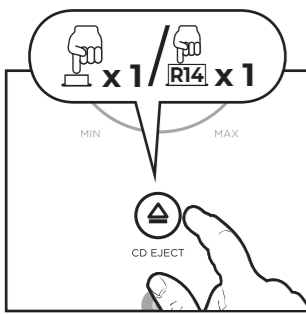

10. REMOVE CD