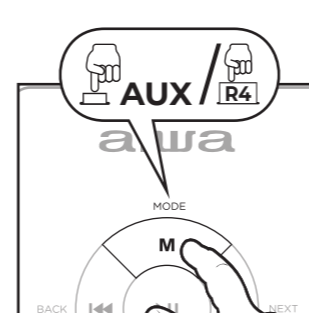

19. MAIN AUXILIARY INPUT MODE / SECONDARY AUXILIARY INPUT MODE