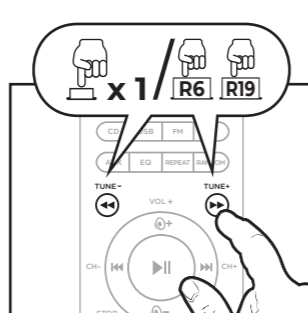

18. MANUAL SEARCHING