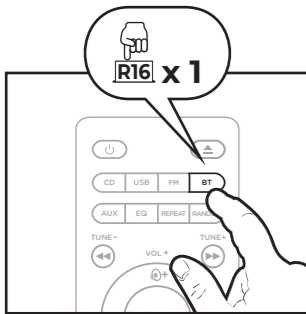

14. BLUETOOTH SELECTION