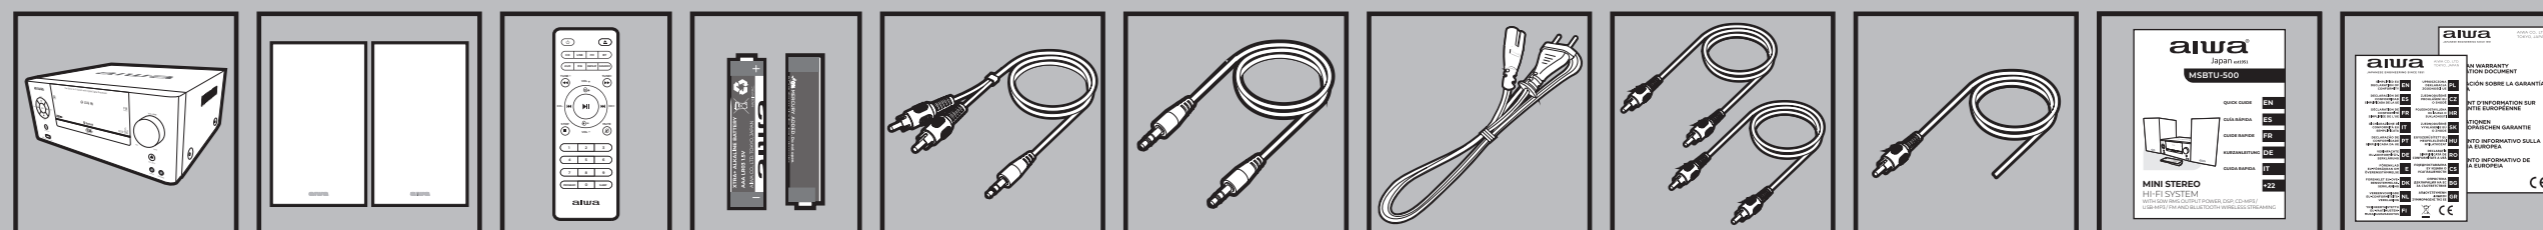

aiwa®

Japan est1951

MSBTU-500

QUICK GUIDE **EN**

GUÍA RÁPIDA **ES**

GUIDE RAPIDE **FR**

KURZANLEITUNG **DE**

GUIDA RAPIDA **IT**

+22

MINI STEREO

HI-FI SYSTEM

WITH 50W RMS OUTPUT POWER, DSP, CD-MP3 /
USB-MP3 / FM AND BLUETOOTH WIRELESS STREAMING

aiwa®

Japan est1951

Follow us! aiwaEU

www.eu-aiwa.com

AIWA CO., LTD.
Kita-Ku
TOKYO 115-0045, JAPAN

©AIWA EUROPE S.L.
All Right Reserved.

Printed in P.R.C.

EC09B031V.6

MSBTU-500

01. WHAT'S IN THE BOX?

+ aiwa

www.eu-aiwa.com