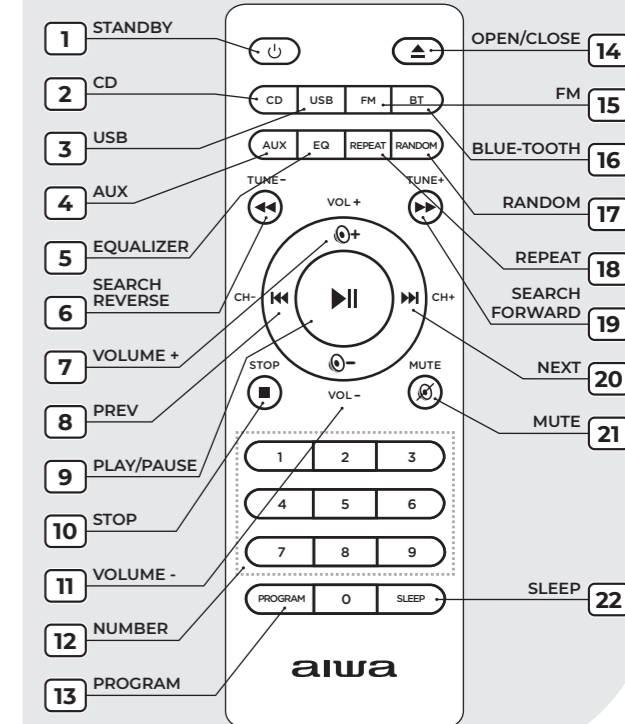

02. OVERALL VIEW

REMOTE CONTROL R

03. CONNECTION TO THE MAINS

04. POWER ON

05. POWER OFF / STANDBY

06. SELECTING THE INPUT MODE

07. VOLUME ADJUSTMENT *

08. MUTE