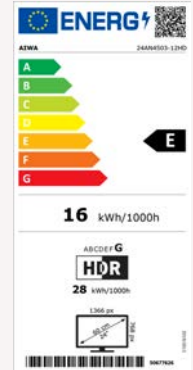

CONNECTIONS: