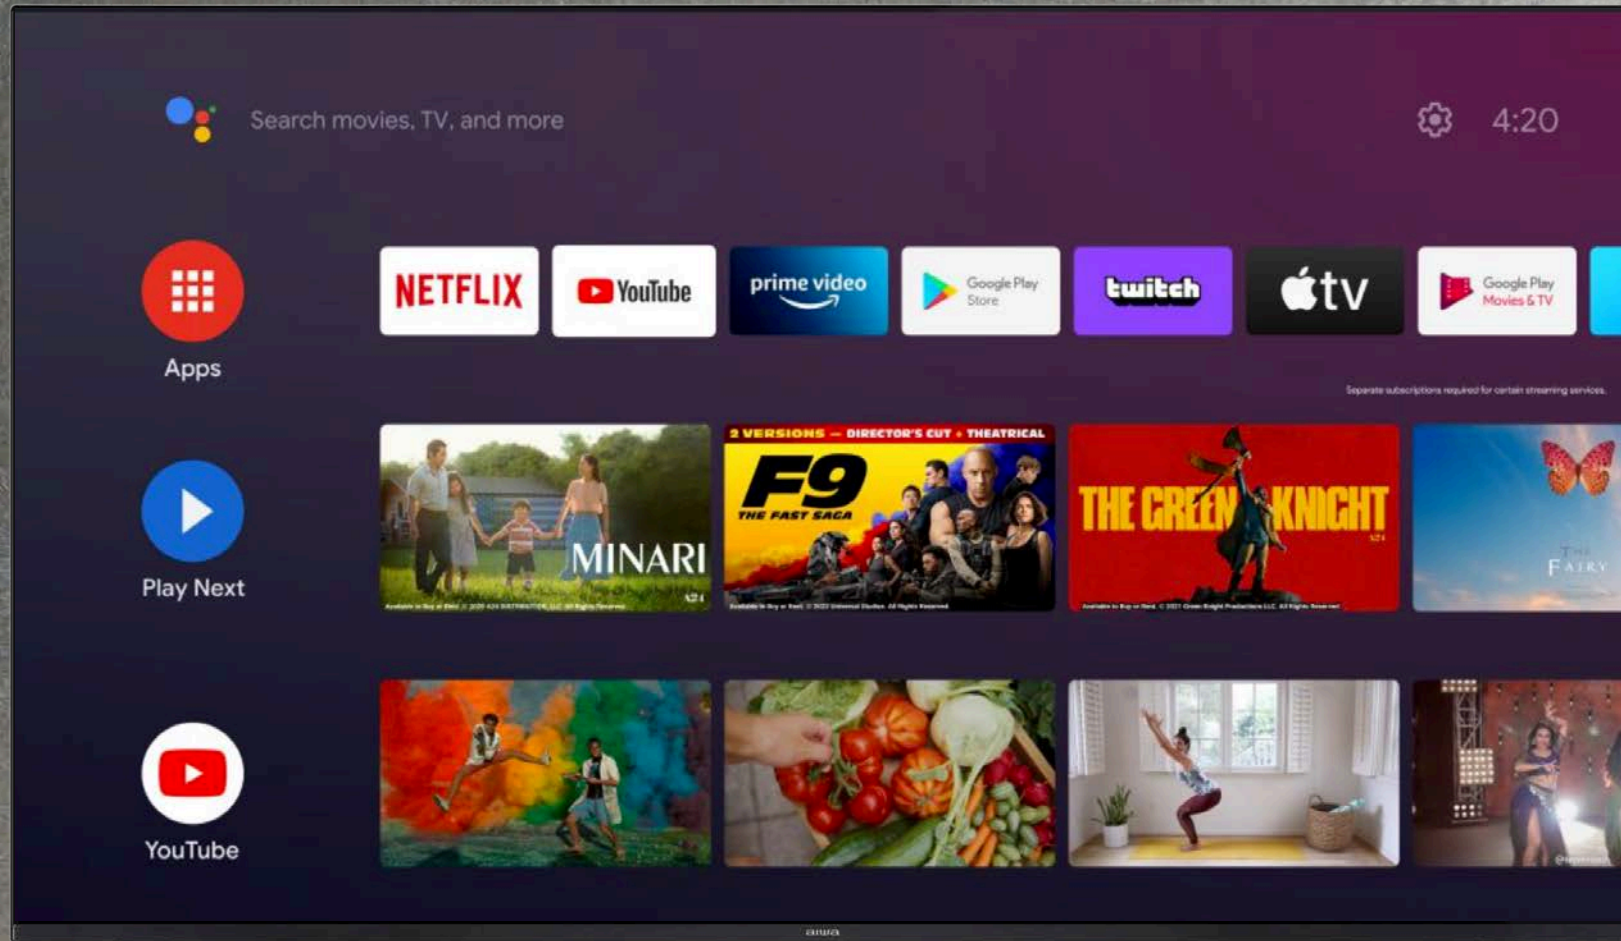

QLED TV

DVBT2/C

WiFi CERTIFIED

HDMI

prime video

NETFLIX

HDR TV

Dolby VISION

dts-HD

USB

Bluetooth