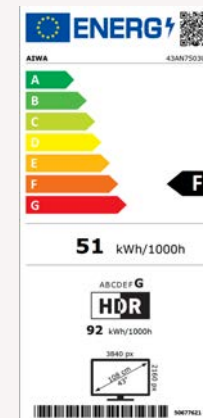

43AN7503UHD

FRAMELESS

aiwa®

REMOTE CONTROL:

CONNECTIONS:

DISPLAY FEATURES	
RESOLUTION	3840 x 2160
CONTRAST RATIO	4000:01
BRIGHTNESS LEVEL	350
RESPONSE TIME	8ms
RESPONSE TIME DEFINITION	G-G
VIEWING ANGLE	178/178
DYNAMIC CONTRAST RATIO SPECIFIED	
MAIN FEATURES	
LED DIRECT BACK LIGHT (DLED)	✓
ULTRA HD	✓
HEVC (H.265)	✓
MEDIA PLAYER	✓
PVR READY (USB RECORD)	✓
HDMI (1.1/1.2/1.3/1.4/2.0/2.1)	2.0
RECEPTION & TUNING SYSTEMS	
TUNER VHF/UHF/CABLE	✓
APS / ATS (AUTO SEARCH)	✓
PROGRAM STORAGE CAPACITY (ANALOG)	200
PAL SECAM B/G D/K I/I' L/L' (TRI STANDART)	✓
UNICABLE	✓
DISEQC	✓
SOUND	
EQUALIZER (5 BAND)	5 band
GER(D) + NICAM STEREO	✓
DOLBY DIGITAL PLUS (DD+) (E-AC3)	✓
AUDIO OUTPUT POWER (RMS)	2x10W RMS(%10 THD)
DOLBY AUDIO PROCESSING (DAP) + DTS HD	✓