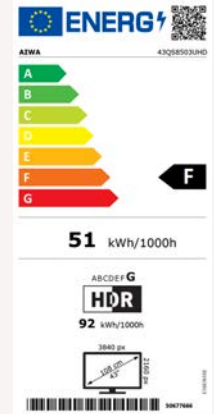

CONNECTIONS:

DISPLAY FEATURES	
RESOLUTION	3840 x 2160
CONTRAST RATIO	5000:01
BRIGHTNESS LEVEL	250
RESPONSE TIME	8ms
RESPONSE TIME DEFINITION	Tr+Tf
VIEWING ANGLE	178/178
DYNAMIC CONTRAST RATIO SPECIFIED	
MAIN FEATURES	
LED DIRECT BACK LIGHT (DLED)	✓
ULTRA HD	✓
HEVC (H.265)	✓
MEDIA PLAYER	✓
PVR READY (USB RECORD)	✓
HDMI (1.1/1.2/1.3/1.4/2.0/2.1)	2.0
RECEPTION & TUNING SYSTEMS	
TUNER VHF/UHF/CABLE	✓
APS / ATS (AUTO SEARCH)	✓
PROGRAM STORAGE CAPACITY (ANALOG)	200
PAL SECAM B/G D/K I/I' L/L' (TRI STANDART)	✓
UNICABLE	✓
DISEQC	✓
SOUND	
EQUALIZER (5 BAND)	5 band
GER(D) + NICAM STEREO	✓
DOLBY DIGITAL PLUS (DD+) (E-AC3)	✓
AUDIO OUTPUT POWER (RMS)	2x10W RMS(%10 THD)
DOLBY AUDIO PROCESSING (DAP) + DTS HD	✓

DIGITAL (DVB)	
PROGRAM STORAGE CAPACITY (DIGITAL T/T2/C)	1000
MENU LANGUAGES	English, German, French, Danish, Finnish, Norwegian, Swedish, Croatian, Czech, Dutch, Greek, Bulgarian, Hungarian, Italian, Polish, Portuguese, Romanian, Russian, Slovak, Slovenian, Spanish, Turkish, Lithuanian, Latvian, Estonian, Ukrainian, Serbian, Arab
CONNECTORS I/O	
RF: TV/CATV 75 OHMS COAXIAL	✓
COMPOSITE VIDEO/AUDIO IN	✓
AUDIO LINE OUT VIA HEADPHONE	✓
YPBPR IN VIA VGA	✓
VGA (PC IN: D-SUB15)	✓
PC AUDIO IN	via Back AV
HDMI x 3	✓
DIGITAL AUDIO OUTPUT (COAXIAL)	✓
HEADPHONE OUT (MAIN VOLUME CONTROL)	✓
USB x 2	✓
LAN-ETHERNET (IEEE 802.3) RJ45	✓
HDCP (1.2/ 2.0 / 2.2 / 2.3)	2.2
ADDITIONAL FEATURES	
NTSC PLAYBACK	✓
SLEEP TIMER	✓
NO IDENT TIMER	✓
CONNECTIVITY FEATURES	
BUILT IN	NETFLIX 4K, HBBTV, AMAZON PRIME VIDEO, DISNEY+, GOOGLE ASSISTANT WORKS WITH, GOOGLECAST
BLUETOOTH	✓
WIFI (INTERNAL)	✓
NETFLIX	✓
USB VIDEO SUPPORT	
USB VIDEO SUPPORT	.MPG .MPEG .DAT .VOB .MKV .MP4 / .M4A / .M4V .MOV .FLV .3GP / 3GPP .TS / .M2TS .RMVB .RM .AVI .ASF .WMV .WEBM
USB AUDIO SUPPORT	.MP3 .WMA .WAV .AAC .M4A .OGM /.OGG .AC3 .EAC3 .FLAC
USB PICTURE SUPPORT	.JPG .JPEG, .BMP, .PNG, .GIF