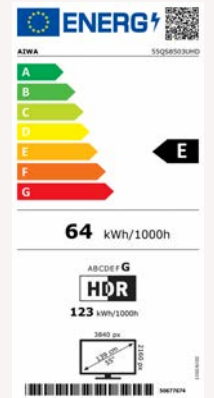

CONNECTIONS:

DISPLAY FEATURES	
RESOLUTION	3840 x 2160
CONTRAST RATIO	5000:01
BRIGHTNESS LEVEL	250
RESPONSE TIME	8ms
RESPONSE TIME DEFINITION	Tr+Tf
VIEWING ANGLE	178/178
DYNAMIC CONTRAST RATIO SPECIFIED	
MAIN FEATURES	
LED DIRECT BACK LIGHT (DLED)	✓
ULTRA HD	✓
HEVC (H.265)	✓
MEDIA PLAYER	✓
PVR READY (USB RECORD)	✓
HDMI (1.1/1.2/1.3/1.4/2.0/2.1)	2.0
RECEPTION & TUNING SYSTEMS	
TUNER VHF/UHF/CABLE	✓
APS / ATS (AUTO SEARCH)	✓
PROGRAM STORAGE CAPACITY (ANALOG)	200
PAL SECAM B/G D/K I/I' L/L' (TRI STANDART)	✓
UNICABLE	✓
DISEQC	✓
SOUND	
EQUALIZER (5 BAND)	5 band
GER(D) + NICAM STEREO	✓
DOLBY DIGITAL PLUS (DD+) (E-AC3)	✓
AUDIO OUTPUT POWER (RMS)	2x10W RMS(%10 THD)
DOLBY AUDIO PROCESSING (DAP) + DTS HD	✓

DIGITAL (DVB)	
PROGRAM STORAGE CAPACITY (DIGITAL T/T2/C)	1000
MENU LANGUAGES	English, German, French, Danish, Finnish, Norwegian, Swedish, Croatian, Czech, Dutch, Greek, Bulgarian, Hungarian, Italian, Polish, Portuguese, Romanian, Russian, Slovak, Slovenian, Spanish, Turkish, Lithuanian, Latvian, Estonian, Ukrainian, Serbian, Arab
CONNECTORS I/O	
RF: TV/CATV 75 OHMS COAXIAL	✓
COMPOSITE VIDEO/AUDIO IN	✓
AUDIO LINE OUT VIA HEADPHONE	✓
YPBPR IN VIA VGA	✓
VGA (PC IN: D-SUB15)	✓
PC AUDIO IN	via Back AV
HDMI x 3	✓
DIGITAL AUDIO OUTPUT (COAXIAL)	✓
HEADPHONE OUT (MAIN VOLUME CONTROL)	✓
USB x 2	✓
LAN-ETHERNET (IEEE 802.3) RJ45	✓
HDCP (1.2/ 2.0 / 2.2 / 2.3)	2.2
ADDITIONAL FEATURES	
NTSC PLAYBACK	✓
SLEEP TIMER	✓
NO IDENT TIMER	✓
CONNECTIVITY FEATURES	
BUILT IN	NETFLIX 4K, HBBTV, AMAZON PRIME VIDEO, DISNEY+, GOOGLE ASSISTANT WORKS WITH, GOOGLECAST
BLUETOOTH	✓
WIFI (INTERNAL)	✓
NETFLIX	✓
USB VIDEO SUPPORT	
USB VIDEO SUPPORT	.MPG .MPEG .DAT .VOB .MKV .MP4 / .M4A / .M4V .MOV .FLV .3GP / 3GPP .TS / .M2TS .RMVB .RM .AVI .ASF .WMV .WEBM
USB AUDIO SUPPORT	.MP3 .WMA .WAV .AAC .M4A .OGM /.OGG .AC3 .EAC3 .FLAC
USB PICTURE SUPPORT	.JPG .JPEG, .BMP, .PNG, .GIF

HIGHLIGHTS:

androidtv

55"

Google, Google Play, YouTube, Android TV and other marks are trademarks of Google LLC.

The Google Assistant is not available in certain languages and countries.

EAN
8435256898729

VESA
M6 200X200

DIMENSIONS WITH STAND (mm)			DIMENSIONS WITHOUT STAND (mm)		
WIDTH	HEIGHT	DEPTH	WIDTH	HEIGHT	DEPTH
1234	762	250	1233	711	66
DIMENSIONS BOX (mm)					
WIDTH		HEIGHT		DEPTH	
1369		860		154