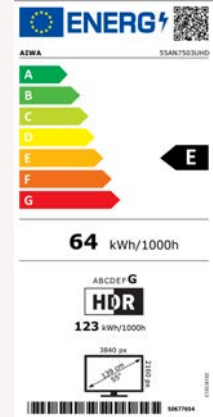

55AN7503UHD

aiwa®

REMOTE CONTROL:

CONNECTIONS:

DISPLAY FEATURES	
RESOLUTION	3840 x 2160
CONTRAST RATIO	1300:01
BRIGHTNESS LEVEL	350
RESPONSE TIME	9ms
RESPONSE TIME DEFINITION	Tr+Tf
VIEWING ANGLE	178/178
DYNAMIC CONTRAST RATIO SPECIFIED	
MAIN FEATURES	
LED DIRECT BACK LIGHT (DLED)	✓
ULTRA HD	✓
HEVC (H.265)	✓
MEDIA PLAYER	✓
PVR READY (USB RECORD)	✓
HDMI (1.1/1.2/1.3/1.4/2.0/2.1)	2.0
RECEPTION & TUNING SYSTEMS	
TUNER VHF/UHF/CABLE	✓
APS / ATS (AUTO SEARCH)	✓
PROGRAM STORAGE CAPACITY (ANALOG)	200
PAL SECAM B/G D/K I/I' L/L' (TRI STANDART)	✓
UNICABLE	✓
DISEQC	✓
SOUND	
EQUALIZER (5 BAND)	5 band
GER(D) + NICAM STEREO	✓
DOLBY DIGITAL PLUS (DD+) (E-AC3)	✓
AUDIO OUTPUT POWER (RMS)	2x10W RMS(%10 THD)
DOLBY AUDIO PROCESSING (DAP) + DTS HD	✓