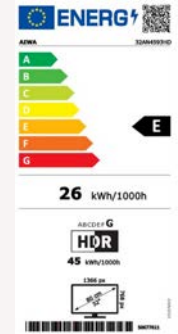

CONNECTIONS: