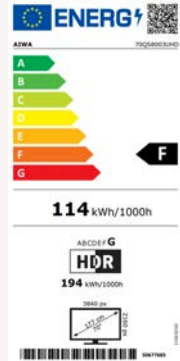

CONNECTIONS:

DISPLAY FEATURES	
RESOLUTION	3840 x 2160
CONTRAST RATIO	5000:01
BRIGHTNESS LEVEL	250
RESPONSE TIME	8ms
RESPONSE TIME DEFINITION	Tr+Tf
VIEWING ANGLE	178/178
DYNAMIC CONTRAST RATIO SPECIFIED	
MAIN FEATURES	
LED DIRECT BACK LIGHT (DLED)	✓
ULTRA HD	✓
HEVC (H.265)	✓
MEDIA PLAYER	✓
PVR READY (USB RECORD)	✓
HDMI (1.1/1.2/1.3/1.4/2.0/2.1)	2.0
RECEPTION & TUNING SYSTEMS	
TUNER VHF/UHF/CABLE	✓
APS / ATS (AUTO SEARCH)	✓
PROGRAM STORAGE CAPACITY (ANALOG)	200
PAL SECAM B/G D/K I/I' L/L' (TRI STANDART)	✓
UNICABLE	✓
DISEQC	✓
SOUND	
EQUALIZER (5 BAND)	5 band
GER(D) + NICAM STEREO	✓
DOLBY DIGITAL PLUS (DD+) (E-AC3)	✓
AUDIO OUTPUT POWER (RMS)	2x10W RMS(%10 THD)
DOLBY AUDIO PROCESSING (DAP) + DTS HD	✓

DIGITAL (DVB)	
PROGRAM STORAGE CAPACITY (DIGITAL T/T2/C)	1000
MENU LANGUAGES	English, German, French, Danish, Finnish, Norwegian, Swedish, Croatian, Czech, Dutch, Greek, Bulgarian, Hungarian, Italian, Polish, Portuguese, Romanian, Russian, Slovak, Slovenian, Spanish, Turkish, Lithuanian, Latvian, Estonian, Ukrainian, Serbian, Arab
CONNECTORS I/O	
RF: TV/CATV 75 OHMS COAXIAL	✓
COMPOSITE VIDEO/AUDIO IN	✓
AUDIO LINE OUT VIA HEADPHONE	✓
YPBPR IN VIA VGA	✓
VGA (PC IN: D-SUB15)	✓
PC AUDIO IN	via Back AV
HDMI x 3	✓
DIGITAL AUDIO OUTPUT (COAXIAL)	✓
HEADPHONE OUT (MAIN VOLUME CONTROL)	✓
USB x 2	✓
LAN-ETHERNET (IEEE 802.3) RJ45	✓
HDCP (1.2/ 2.0 / 2.2 / 2.3)	2.2
ADDITIONAL FEATURES	
NTSC PLAYBACK	✓
SLEEP TIMER	✓
NO IDENT TIMER	✓
CONNECTIVITY FEATURES	
BUILT IN	NETFLIX 4K, HBBTV, AMAZON PRIME VIDEO, DISNEY+, GOOGLE ASSISTANT WORKS WITH, GOOGLECAST
BLUETOOTH	✓
WIFI (INTERNAL)	✓
NETFLIX	✓
USB VIDEO SUPPORT	
USB VIDEO SUPPORT	.MPG .MPEG .DAT .VOB .MKV .MP4 / .M4A / .M4V .MOV .FLV .3GP / 3GPP .TS / .M2TS .RMVB .RM .AVI .ASF .WMV .WEBM
USB AUDIO SUPPORT	.MP3 .WMA .WAV .AAC .M4A .OGM /.OGG .AC3 .EAC3 .FLAC
USB PICTURE SUPPORT	.JPG .JPEG, .BMP, .PNG, .GIF