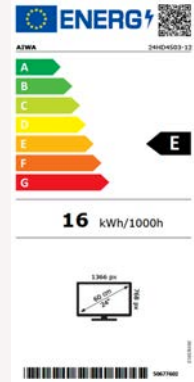

24HD4503-12

aiwa®

REMOTE CONTROL:

CONNECTIONS:

DISPLAY FEATURES	
RESOLUTION	1366 x 768
CONTRAST RATIO	1100:01
BRIGHTNESS LEVEL	250
RESPONSE TIME	9ms
RESPONSE TIME DEFINITION	Tr+Tf
VIEWING ANGLE	178/178
DYNAMIC CONTRAST RATIO SPECIFIED	
MAIN FEATURES	
LED DIRECT BACK LIGHT (DLED)	✓
MPEG4	✓
HEVC (H.265)	✓
MEDIA PLAYER	✓
PVR READY (USB RECORD)	✓
HDMI (1.1/1.2/1.3/1.4/2.0/2.1)	1.4
RECEPTION & TUNING SYSTEMS	
TUNER VHF/UHF/CABLE	✓
APS / ATS (AUTO SEARCH)	✓
PROGRAM STORAGE CAPACITY (ANALOG)	200
PAL SECAM B/G D/K I/I' L/L' (TRI STANDART)	✓
UNICABLE	✓
DISEQC	✓
SOUND	
EQUALIZER (5 BAND)	5 band
GER(D) + NICAM STEREO	✓
DOLBY DIGITAL PLUS (DD+) (E-AC3)	✓
AUDIO OUTPUT POWER (RMS)	2x6W RMS(%10 THD)
DOLBY AUDIO PROCESSING (DAP)	✓