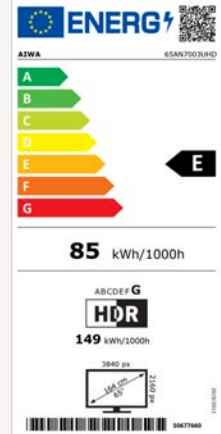

CONNECTIONS:

DISPLAY FEATURES	
RESOLUTION	3840 x 2160
CONTRAST RATIO	1200:01
BRIGHTNESS LEVEL	350
RESPONSE TIME	8ms
RESPONSE TIME DEFINITION	G -G
VIEWING ANGLE	178/178
DYNAMIC CONTRAST RATIO SPECIFIED	
MAIN FEATURES	
LED DIRECT BACK LIGHT (DLED)	✓
ULTRA HD	✓
HEVC (H.265)	✓
MEDIA PLAYER	✓
PVR READY (USB RECORD)	✓
HDMI (1.1/1.2/1.3/1.4/2.0/2.1)	2.0
RECEPTION & TUNING SYSTEMS	
TUNER VHF/UHF/CABLE	✓
APS / ATS (AUTO SEARCH)	✓
PROGRAM STORAGE CAPACITY (ANALOG)	200
PAL SECAM B/G D/K I/I' L/L' (TRI STANDART)	✓
UNICABLE	✓
DISEQC	✓
SOUND	
EQUALIZER (5 BAND)	5 band
GER(D) + NICAM STEREO	✓
DOLBY DIGITAL PLUS (DD+) (E-AC3)	✓
AUDIO OUTPUT POWER (RMS)	2x12W RMS(%10 THD)
DOLBY AUDIO PROCESSING (DAP) + DTS HD	✓

DIGITAL (DVB)	
PROGRAM STORAGE CAPACITY (DIGITAL T/T2/C)	1000
MENU LANGUAGES	English, German, French, Danish, Finnish, Norwegian, Swedish, Croatian, Czech, Dutch, Greek, Bulgarian, Hungarian, Italian, Polish, Portuguese, Romanian, Russian, Slovak, Slovenian, Spanish, Turkish, Lithuanian, Latvian, Estonian, Ukrainian, Serbian, Arab
CONNECTORS I/O	
RF: TV/CATV 75 OHMS COAXIAL	✓
COMPOSITE VIDEO/AUDIO IN	✓
AUDIO LINE OUT VIA HEADPHONE	✓
YPBPR IN VIA VGA	✓
VGA (PC IN: D-SUB15)	✓
PC AUDIO IN	via Back AV
HDMI x 3	✓
DIGITAL AUDIO OUTPUT (COAXIAL)	✓
HEADPHONE OUT (MAIN VOLUME CONTROL)	✓
USB x 2	✓
LAN-ETHERNET (IEEE 802.3) RJ45	✓
HDCP (1.2/ 2.0 / 2.2 / 2.3)	2.2
ADDITIONAL FEATURES	
NTSC PLAYBACK	✓
SLEEP TIMER	✓
NO IDENT TIMER	✓
CONNECTIVITY FEATURES	
BUILT IN	NETFLIX 4K, HBBTV, AMAZON PRIME VIDEO, DISNEY+, GOOGLE ASSISTANT WORKS WITH, GOOGLECAST
BLUETOOTH	✓
WIFI (INTERNAL)	✓
NETFLIX	✓
USB VIDEO SUPPORT	
USB VIDEO SUPPORT	.MPG .MPEG .DAT .VOB .MKV .MP4 / .M4A / .M4V .MOV .FLV .3GP / 3GPP .TS / .M2TS .RMVB .RM .AVI .ASF .WMV .WEBM
USB AUDIO SUPPORT	.MP3 .WMA .WAV .AAC .M4A .OGM / .OGG .AC3 .EAC3 .FLAC
USB PICTURE SUPPORT	.JPG .JPEG .BMP .PNG .GIF