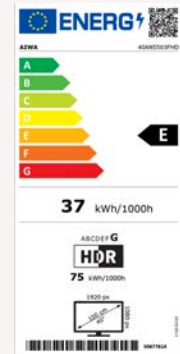

CONNECTIONS: