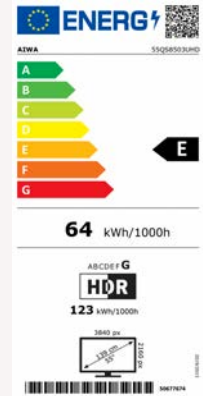

INCLUDES:

CONNECTIONS:

DISPLAY FEATURES	
RESOLUTION	3840 x 2160
CONTRAST RATIO	5000:01
BRIGHTNESS LEVEL	250
RESPONSE TIME	8ms
RESPONSE TIME DEFINITION	Tr+Tf
VIEWING ANGLE	178/178
DYNAMIC CONTRAST RATIO SPECIFIED	
MAIN FEATURES	
LED DIRECT BACK LIGHT (DLED)	✓
ULTRA HD	✓
HEVC (H.265)	✓
MEDIA PLAYER	✓
PVR READY (USB RECORD)	✓
HDMI (1.1/1.2/1.3/1.4/2.0/2.1)	2.0
RECEPTION & TUNING SYSTEMS	
TUNER VHF/UHF/CABLE	✓
APS / ATS (AUTO SEARCH)	✓
PROGRAM STORAGE CAPACITY (ANALOG)	200
PAL SECAM B/G D/K I/I' L/L' (TRI STANDART)	✓
UNICABLE	✓
DISEQC	✓
SOUND	
EQUALIZER (5 BAND)	5 band
GER(D) + NICAM STEREO	✓
DOLBY DIGITAL PLUS (DD+) (E-AC3)	✓
AUDIO OUTPUT POWER (RMS)	2x10W RMS(%10 THD)
DOLBY AUDIO PROCESSING (DAP) + DTS HD	✓