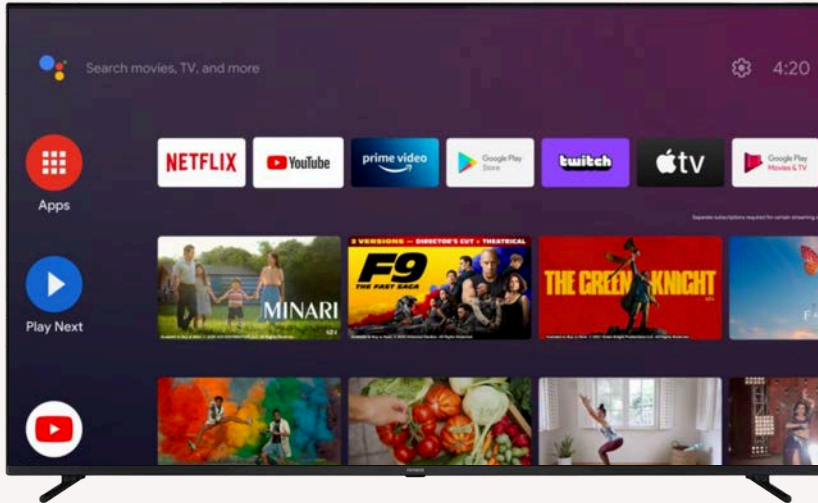

65QS8003UHD

aiwa®