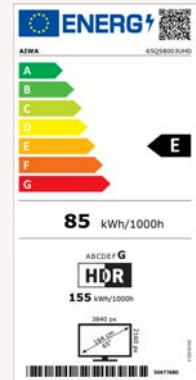

CONNECTIONS:

DISPLAY FEATURES	
RESOLUTION	3840 x 2160
CONTRAST RATIO	5000:01
BRIGHTNESS LEVEL	250
RESPONSE TIME	8ms
RESPONSE TIME DEFINITION	Tr+Tf
VIEWING ANGLE	178/178
DYNAMIC CONTRAST RATIO SPECIFIED	
MAIN FEATURES	
LED DIRECT BACK LIGHT (DLED)	✓
ULTRA HD	✓
HEVC (H.265)	✓
MEDIA PLAYER	✓
PVR READY (USB RECORD)	✓
HDMI (1.1/1.2/1.3/1.4/2.0/2.1)	2.0
RECEPTION & TUNING SYSTEMS	
TUNER VHF/UHF/CABLE	✓
APS / ATS (AUTO SEARCH)	✓
PROGRAM STORAGE CAPACITY (ANALOG)	200
PAL SECAM B/G D/K I/I' L/L' (TRI STANDART)	✓
UNICABLE	✓
DISEQC	✓
SOUND	
EQUALIZER (5 BAND)	5 band
GER(D) + NICAM STEREO	✓
DOLBY DIGITAL PLUS (DD+) (E-AC3)	✓
AUDIO OUTPUT POWER (RMS)	2x10W RMS(%10 THD)
DOLBY AUDIO PROCESSING (DAP) + DTS HD	✓

DIGITAL (DVB)	
PROGRAM STORAGE CAPACITY (DIGITAL T/T2/C)	1000
MENU LANGUAGES	English, German, French, Danish, Finnish, Norwegian, Swedish, Croatian, Czech, Dutch, Greek, Bulgarian, Hungarian, Italian, Polish, Portuguese, Romanian, Russian, Slovak, Slovenian, Spanish, Turkish, Lithuanian, Latvian, Estonian, Ukrainian, Serbian, Arab
CONNECTORS I/O	
RF: TV/CATV 75 OHMS COAXIAL	✓
COMPOSITE VIDEO/AUDIO IN	✓
AUDIO LINE OUT VIA HEADPHONE	✓
YPBPR IN VIA VGA	✓
VGA (PC IN: D-SUB15)	✓
PC AUDIO IN	via Back AV
HDMI x 3	✓
DIGITAL AUDIO OUTPUT (COAXIAL)	✓
HEADPHONE OUT (MAIN VOLUME CONTROL)	✓
USB x 2	✓
LAN-ETHERNET (IEEE 802.3) RJ45	✓
HDCP (1.2/ 2.0 / 2.2 / 2.3)	2.2
ADDITIONAL FEATURES	
NTSC PLAYBACK	✓
SLEEP TIMER	✓
NO IDENT TIMER	✓
CONNECTIVITY FEATURES	
BUILT IN	NETFLIX 4K, HBBTV, AMAZON PRIME VIDEO, DISNEY+, GOOGLE ASSISTANT WORKS WITH, GOOGLECAST
BLUETOOTH	✓
WIFI (INTERNAL)	✓
NETFLIX	✓
USB VIDEO SUPPORT	
USB VIDEO SUPPORT	.MPG .MPEG .DAT .VOB .MKV .MP4 / .M4A / .M4V .MOV .FLV .3GP / 3GPP .TS / .M2TS .RMVB .RM .AVI .ASF .WMV .WEBM
USB AUDIO SUPPORT	.MP3 .WMA .WAV .AAC .M4A .OGM /.OGG .AC3 .EAC3 .FLAC
USB PICTURE SUPPORT	.JPG .JPEG, .BMP, .PNG, .GIF