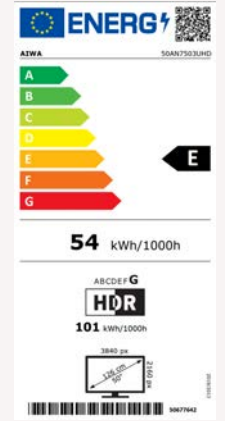

50AN7503UHD

aiwa®

REMOTE CONTROL:

CONNECTIONS:

DISPLAY FEATURES	
RESOLUTION	3840 x 2160
CONTRAST RATIO	4000:01
BRIGHTNESS LEVEL	350
RESPONSE TIME	9ms
RESPONSE TIME DEFINITION	G-G
VIEWING ANGLE	178/178
DYNAMIC CONTRAST RATIO SPECIFIED	
MAIN FEATURES	
LED DIRECT BACK LIGHT (DLED)	✓
ULTRA HD	✓
HEVC (H.265)	✓
MEDIA PLAYER	✓
PVR READY (USB RECORD)	✓
HDMI (1.1/1.2/1.3/1.4/2.0/2.1)	2.0
RECEPTION & TUNING SYSTEMS	
TUNER VHF/UHF/CABLE	✓
APS / ATS (AUTO SEARCH)	✓
PROGRAM STORAGE CAPACITY (ANALOG)	200
PAL SECAM B/G D/K I/I' L/L' (TRI STANDART)	✓
UNICABLE	✓
DISEQC	✓
SOUND	
EQUALIZER (5 BAND)	5 band
GER(D) + NICAM STEREO	✓
DOLBY DIGITAL PLUS (DD+) (E-AC3)	✓
AUDIO OUTPUT POWER (RMS)	2x10W RMS(%10 THD)
DOLBY AUDIO PROCESSING (DAP) + DTS HD	✓