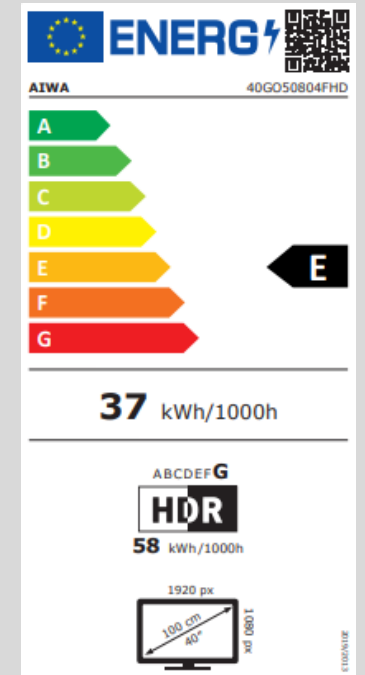

POWER SUPPLY (VOLTAGE, HZ)	100-240V
STANDBY POWER CONSUMPTION	<0.5W
POWER CONSUMPTION	60W

EAN
8435256810011

VESA
200mm x 100mm

40GO50804FHD

REMOTE CONTROL:

RESOLUTION	FHD (1920 x 1080)
SMART OS	Google TV
PRODUCT TYPE	2K LED-TV
BRIGHTNESS (TYP.; SET)	200 nits
REFRESH RATE	60 Hz
VEIING ANGLE	178°(H)/178°(V)((Typ.)
BRIGHTNESS UNIFORMITY	> 55%
RESPONSE TIME TYP.	9.5 ms
TYPE OF BACKLIGHT	DLED (OD35)
DIGITAL TV RECEPTION	DVB-C/T/T2/S/S2
CPU	A55*4-1.5GHz
GPU	G31MP2
EMMC FLASH STORAGE CAPACITY	8G
DDR RAM CAPACITY	1.5G
DOLBY AUDIO	Yes