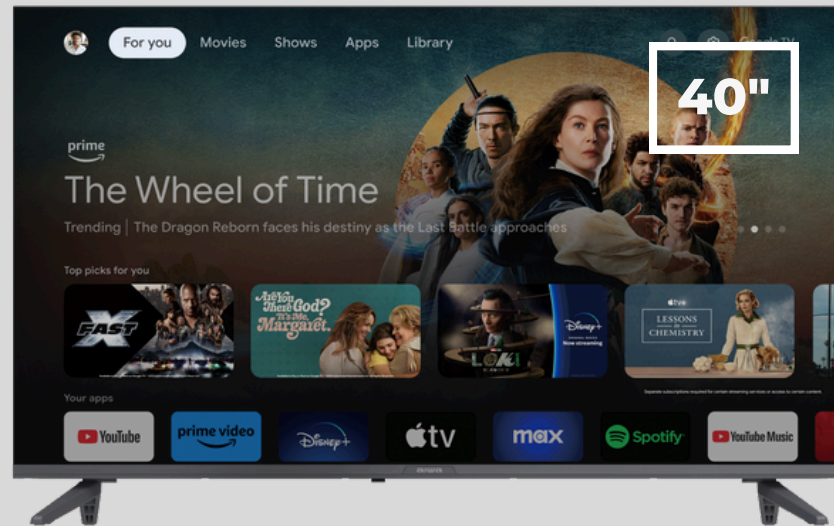

40GO50804FHD

REMOTE CONTROL: