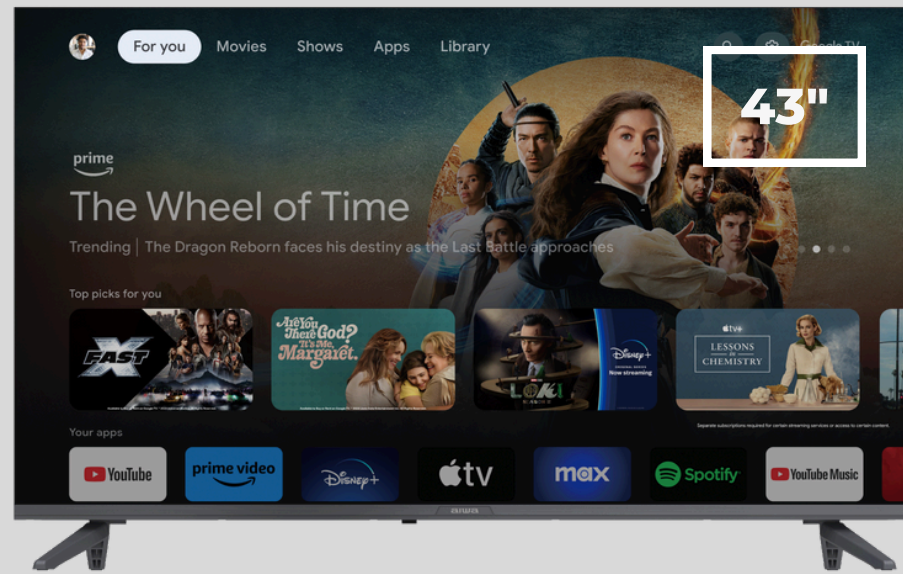

43GO70804UHD

REMOTE CONTROL: