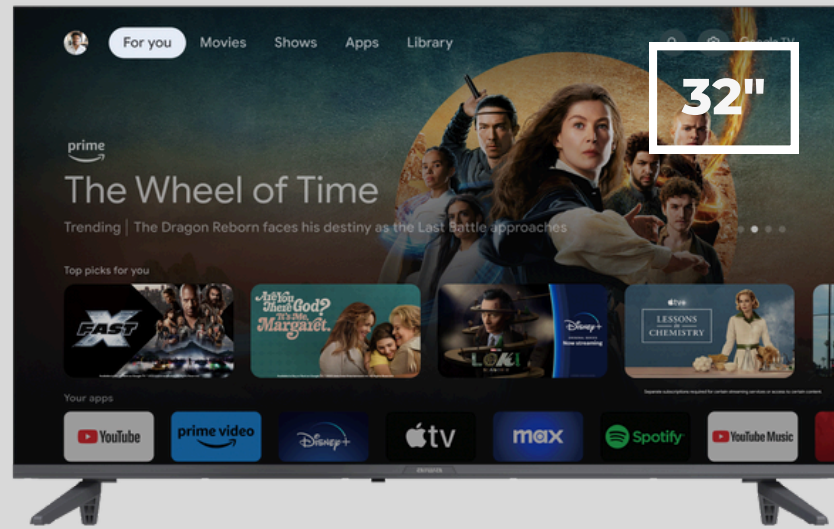

32GO40804HD

REMOTE CONTROL: