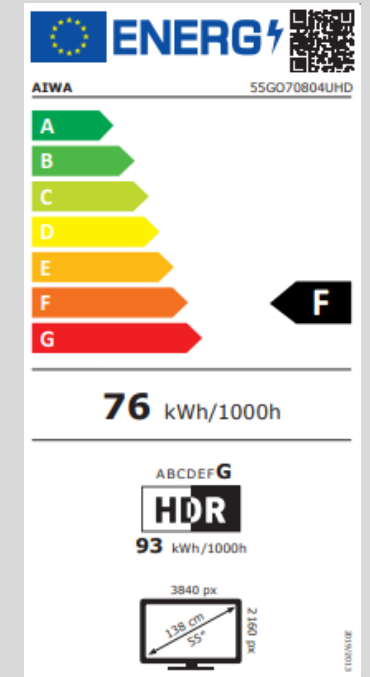

POWER SUPPLY (VOLTAGE, HZ)	100-240V
STANDBY POWER CONSUMPTION	<0.5W
POWER CONSUMPTION	74W

EAN
8435256810042

VESA
200mm x 100mm

aiwa®

55GO70804UHD

REMOTE CONTROL:

BUZZ FEATER FOR THE REMOTE TO FIND WHEN THE REMOTE IS LOST