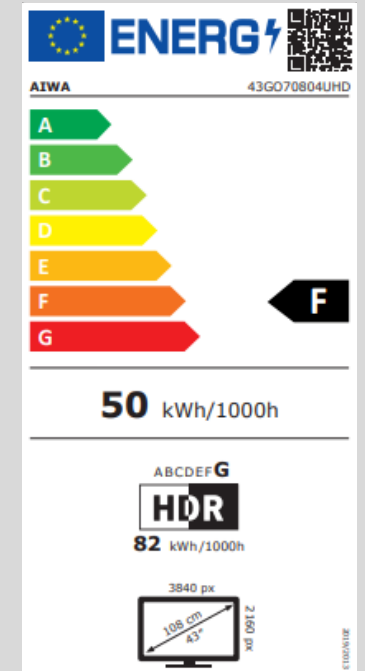

HIGHLIGHTS:

43"

SMART TV

Hey Google

Chromecast built-in

Frameless slim design

DIMENSIONS LxWxH
103.5 x 11.8 x 64.5

GROSS WEIGHT
7.2 kg

POWER SUPPLY (VOLTAGE, HZ)	100-240V
STANDBY POWER CONSUMPTION	<0.5W
POWER CONSUMPTION	74W

EAN
8435256810035

VESA
200mm x 100mm

43GO70804UHD

REMOTE CONTROL:

RESOLUTION	UHD (3840 x 2160)
SMART OS	Google TV
PRODUCT TYPE	4K LED-TV
BRIGHTNESS (TYP.; SET)	250 nits
REFRESH RATE	60 Hz
VEIWING ANGLE	178°(H)/178°(V)((Typ.)
BRIGHTNESS UNIFORMITY	> 55%
RESPONSE TIME TYP.	8 ms
TYPE OF BACKLIGHT	DLED (OD35)
DIGITAL TV RECEPTION	DVB-C/T/T2/S/S2
CPU	A55*4-1.5GHz
GPU	Mali-G52
EMMC FLASH STORAGE CAPACITY	16G
DDR RAM CAPACITY	2GB
DOLBY AUDIO	Yes