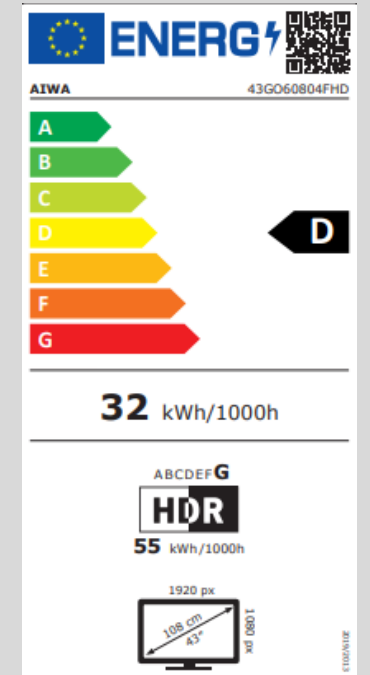

43GO60804FHD

REMOTE CONTROL:

RESOLUTION	FHD (1920 x 1080)
SMART OS	Google TV
PRODUCT TYPE	2K LED-TV
BRIGHTNESS (TYP.; SET)	200 nits
REFRESH RATE	60 Hz
VEIING ANGLE	178°(H)/178°(V)((Typ.)
BRIGHTNESS UNIFORMITY	> 55%
RESPONSE TIME TYP.	9.5 ms
TYPE OF BACKLIGHT	DLED (OD35)
DIGITAL TV RECEPTION	DVB-C/T/T2/S/S2
CPU	A55*4-1.5GHz
GPU	G31MP2
EMMC FLASH STORAGE CAPACITY	8G
DDR RAM CAPACITY	1.5G
DOLBY AUDIO	Yes

DOLBY AUDIO	Yes
WI-FI VERSION	802.11a/b/g/n
WI-FI BAND - SINGLE OR DUAL	Dual (2.4G / 5 G)
BLUETOOTH AND BLUETOOTH VERSION	Yes / BT 5.0
AUDIO POWER OUTPUT	2 x 10W
NUMBER OF SPEAKERS	2
RF INPUT (ANTENNA)	2
COMPOSITE (AV)	1
CI/CI+	1
HDMI	2
USB	2
EARPHONE JACK	1
ETHERNET INPUT	1
SPDIF OUTPUT (OPTICAL/COAXIAL)	1 (Optical)
REMOTE CONTROL (TYPE/MODEL)	Voice Remote / 8A

HIGHLIGHTS:

43"

SMART TV

Hey Google

Chromecast built-in

Frameless slim design

DIMENSIONS LxWxH
103.5 x 11.8 x 64.5

GROSS WEIGHT
7.2 kg

POWER SUPPLY (VOLTAGE, HZ)	100-240V
STANDBY POWER CONSUMPTION	<0.5W
POWER CONSUMPTION	74W

EAN
8435256810035

VESA
200mm x 100mm