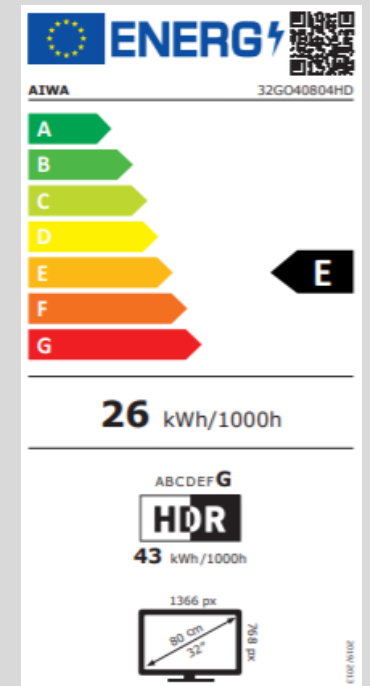

REMOTE CONTROL:

RESOLUTION	HD (1366 x 768)
SMART OS	Google TV
PRODUCT TYPE	2K LED-TV
BRIGHTNESS (TYP.; SET)	200 nits
REFRESH RATE	60 Hz
VEIWING ANGLE	178°(H)/178°(V)((Typ.)
BRIGHTNESS UNIFORMITY	> 55%
RESPONSE TIME TYP.	8 ms
TYPE OF BACKLIGHT	DLED (OD35)
DIGITAL TV RECEPTION	DVB-C/T/T2/S/S2
CPU	A55*4-1.5GHz
GPU	G31MP2
EMMC FLASH STORAGE CAPACITY	8G
DDR RAM CAPACITY	1.5G
DOLBY AUDIO	Yes