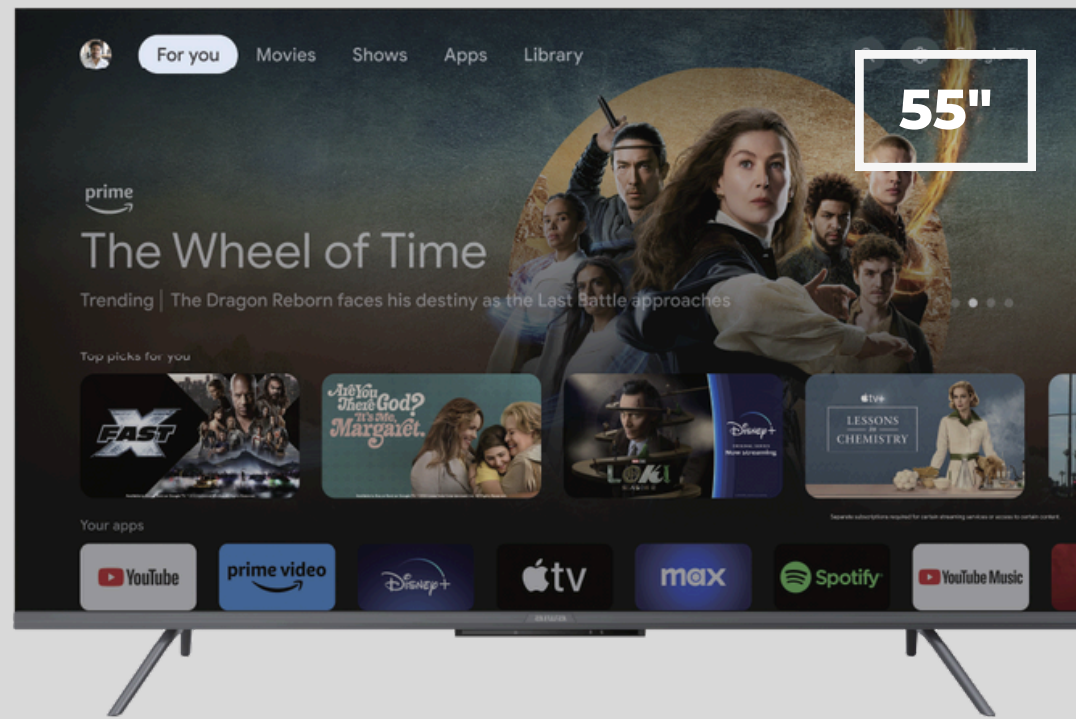

aiwa®

55GO70804UHD

REMOTE CONTROL:

BUZZ FEATER FOR THE REMOTE TO FIND WHEN THE REMOTE IS LOST