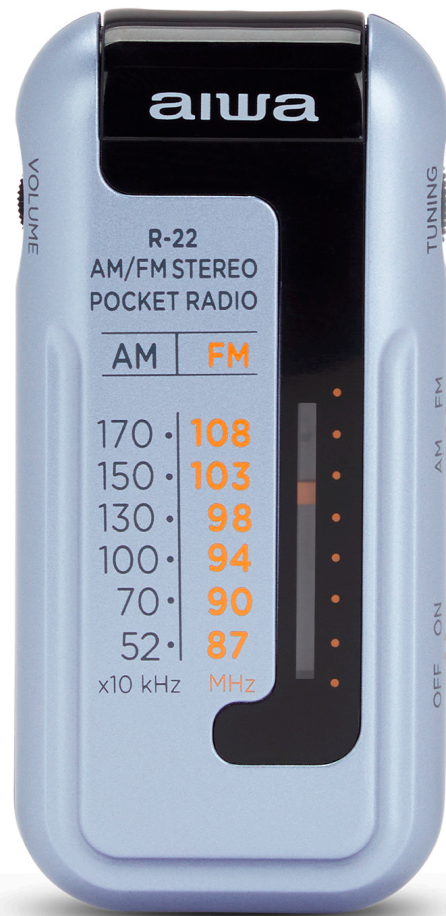

MINI POCKET RADIO R-22SL

FEATURES

- Pocket radio with headphones.
- Compact size.
- Clamping clip.
- MW/FM stereo.
- Analog ETS (Easy-Tuning-System).
- High quality radio frequency sensitivity.
- Volume control.
- Hyperbass sound quality.
- Headphone jack (3.5mm).
- DC: 3V=2x1.5V Battery type: AAA-LR03 (included).
- Dimensions: 418x 88 x 165mm.
- Accessories: Aiwa-Q Design in-ear headphones, 2xAAA Alkaline Batteries

PACKAGING

SKU:
R-22SL

BOX SIZE (L x W x H):
16x11x4 cm

EAN:
8435256897838

WEIGHT:
0.137

MASTER BOX:
20

INNER BOX:
1

MULTIPLE COLORS

SKU:	R-22BK	EAN:	184352568969301	
SKU:	R-22BL	EAN:	184352568969471	
SKU:	R-22RD	EAN:	184352568969541	
SKU:	R-22TQ	EAN:	184352568978451	