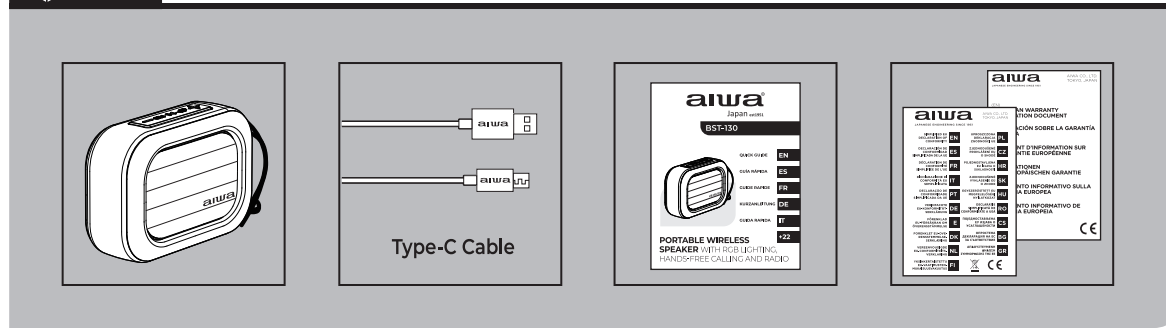

01. WHAT'S IN THE BOX?

02. OVERALL VIEW

03. BATTERY CHARGE

04. POWER ON/OFF

05. BLUETOOTH FUNCTION

06. TRUE WIRELESS STEREO FUNCTION (TWS)

07. USB-MP3 MODE

08. TF MODE