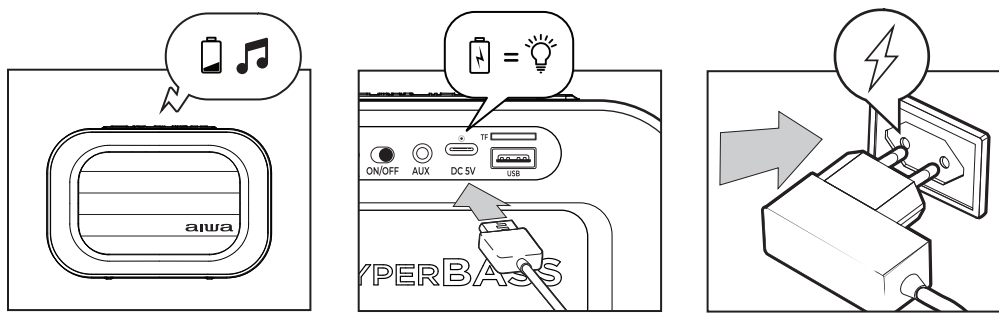

01. WHAT'S IN THE BOX?

02. OVERALL VIEW

03. BATTERY CHARGE

04. POWER ON/OFF

05. BLUETOOTH FUNCTION

06. TRUE WIRELESS STEREO FUNCTION (TWS)

07. USB-MP3 MODE

08. TF MODE