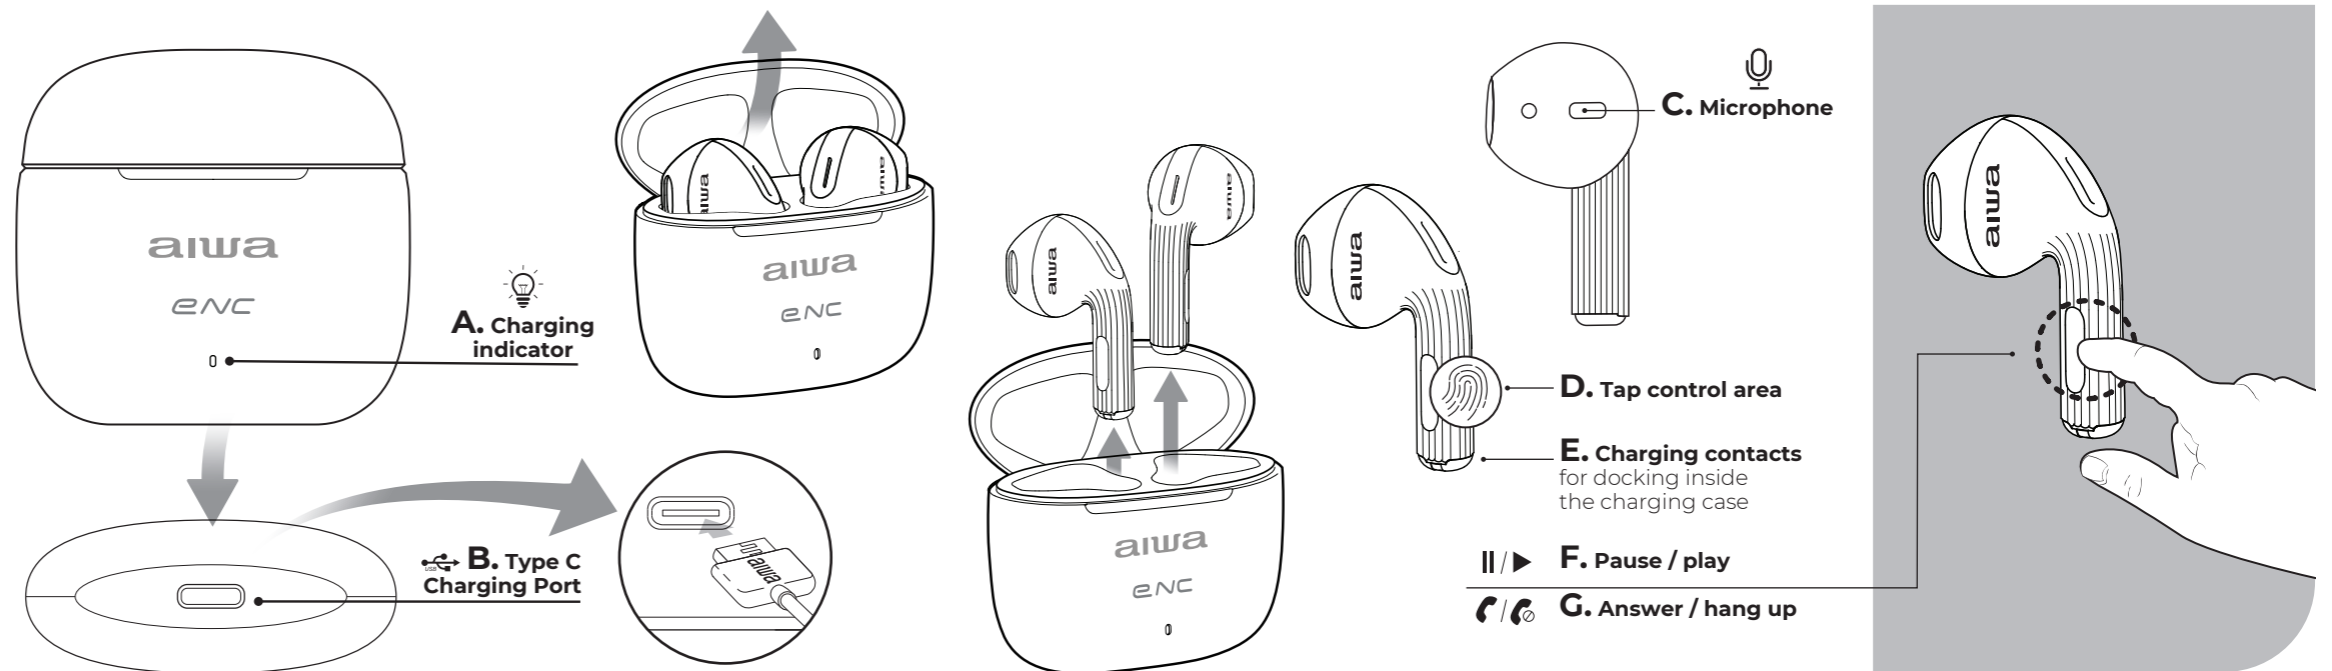

02. OVERALL VIEW?