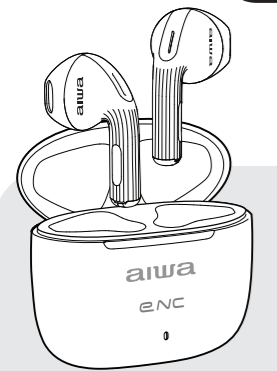

# aiwa®

Japan est1951

**EBTW-130**

QUICK GUIDE **EN**

GUÍA RÁPIDA **ES**

GUIDE RAPIDE **FR**

KURZANLEITUNG **DE**

GUIDA RAPIDA **IT**

**+22**

STEREO WIRELESS  
**TWS IN-EAR HEADPHONES**  
WITH ENC AND CHARGING CASE

HANDS-FREE  
CALLING

BUILT-IN  
MIC

4 HOURS  
PLAYBACK TIME

FAST RECHARGING  
EARPOD

13 MM DYNAMIC  
MAGNET

ULTRALIGHT  
3 G