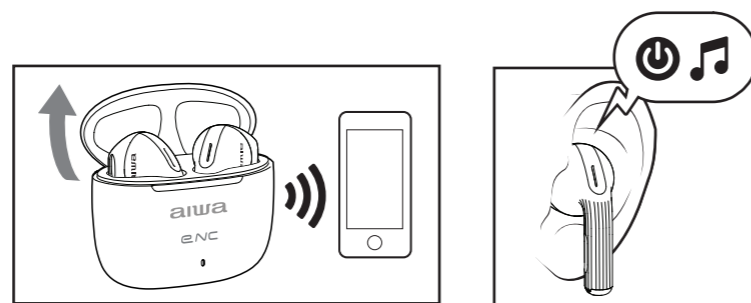

03. POWER ON