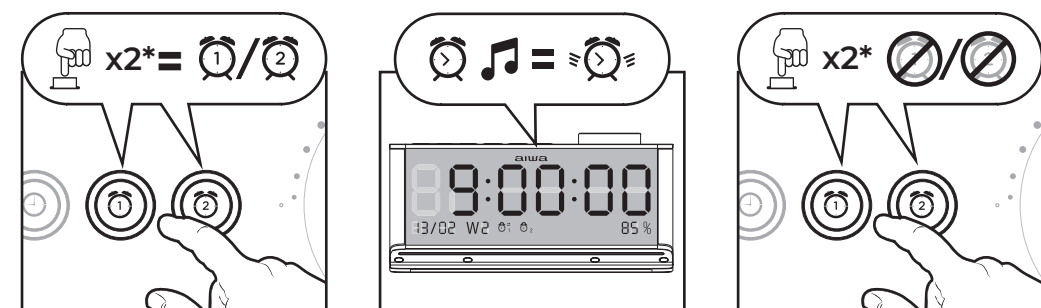

CR-90BT

03. POWER ON / OFF

04. SETTING THE CLOCK / CANCEL SETTING

05. BATTERY AND CHARGING

06. RADIO FM

07. ALARM SETTING TWO DIFFERENT TIMES FOR THE ALARM

08. DISPLAY AND LIGHT

09. ALARM ON/OFF

* SHORT PRESS THE BUTTON TWICE

10. SNOOZE

11. SLEEP

* SHORT PRESS THE BUTTON TWICE