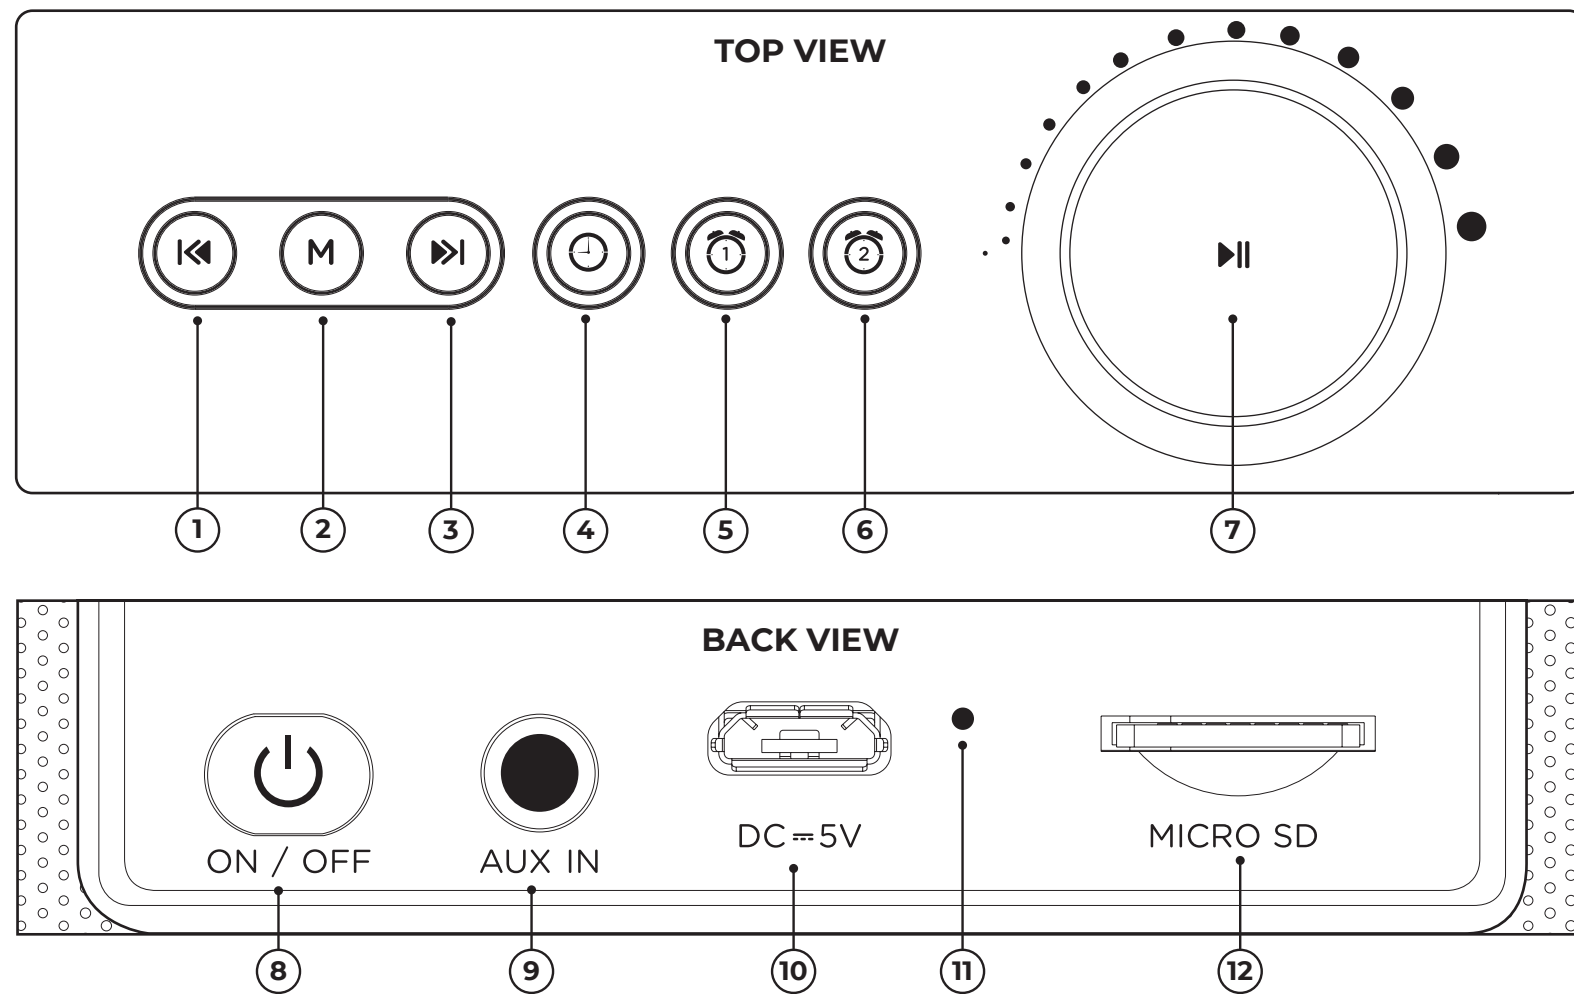

01. WHAT'S IN THE BOX?

BIG DISPLAY / MULTIFUNCTION
 CLOCK & SPEAKER

02. OVERALL VIEW

1. Backward
2. "M" Mode (Dimmer)
3. Forward
4. Time set
5. Alarm 1
6. Alarm 2
7. Multifunction encoder: Play/pause, volume, answer calls
8. Power button
9. "AUX" - Auxiliary input
10. Micro USB charging port
11. Charging LED indicator
12. "TF" - TF card port

SCREEN DISPLAY FUNCTIONS

1. Hour, minute, second (year, month, day)
2. Date
3. Week
4. Alarm indicators 1 & 2
5. Daily alarm indicator
6. Bluetooth mode indicator
7. FM mode indicator
8. Auxiliary mode indicator
9. TF card mode indicator
10. Battery level indicator