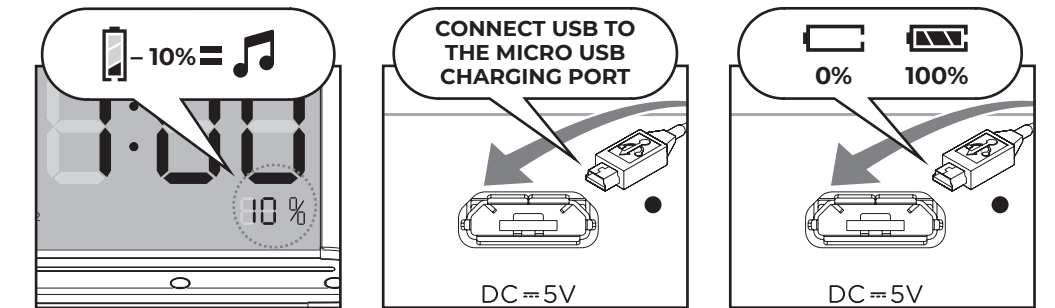

CR-90BT

03. POWER ON / OFF

04. SETTING THE CLOCK / CANCEL SETTING

05. BATTERY AND CHARGING

06. RADIO FM

07. ALARM SETTING TWO DIFFERENT TIMES FOR THE ALARM

08. DISPLAY AND LIGHT

09. ALARM ON/OFF