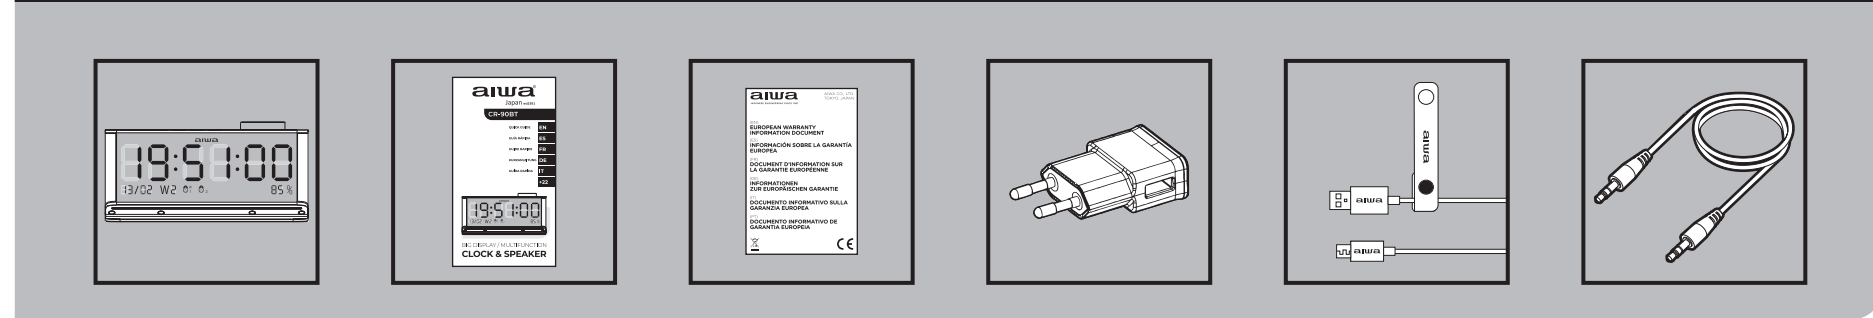

01. WHAT'S IN THE BOX?

BIG DISPLAY / MULTIFUNCTION
 CLOCK & SPEAKER

02. OVERALL VIEW

1. Backward
2. "M" Mode (Dimmer)
3. Forward
4. Time set
5. Alarm 1
6. Alarm 2
7. Multifunction encoder: Play/pause, volume, answer calls
8. Power button
9. "AUX" - Auxiliary input
10. Micro USB charging port
11. Charging LED indicator
12. "TF" - TF card port