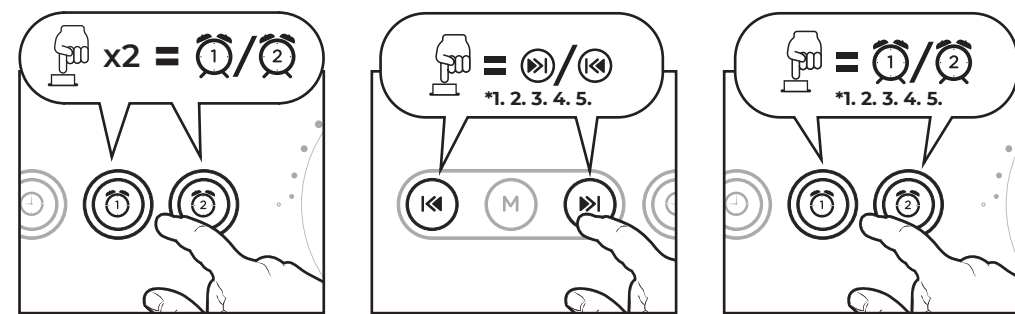

CR-90BT

03. POWER ON / OFF

04. SETTING THE CLOCK / CANCEL SETTING

05. BATTERY AND CHARGING

06. RADIO FM

07. ALARM SETTING TWO DIFFERENT TIMES FOR THE ALARM

08. DISPLAY AND LIGHT

09. ALARM ON/OFF

* SHORT PRESS THE BUTTON TWICE

10. SNOOZE

11. SLEEP

* SHORT PRESS THE BUTTON TWICE