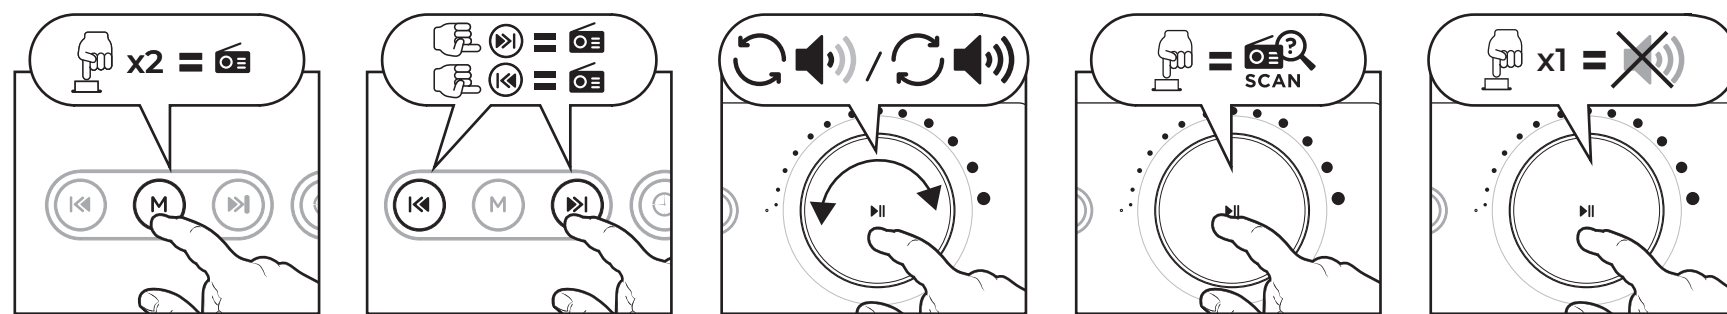

CR-90BT

03. POWER ON / OFF

04. SETTING THE CLOCK / CANCEL SETTING

05. BATTERY AND CHARGING

06. RADIO FM

07. ALARM SETTING TWO DIFFERENT TIMES FOR THE ALARM

08. DISPLAY AND LIGHT

09. ALARM ON/OFF

* SHORT PRESS THE BUTTON TWICE

10. SNOOZE

11. SLEEP

* SHORT PRESS THE BUTTON TWICE