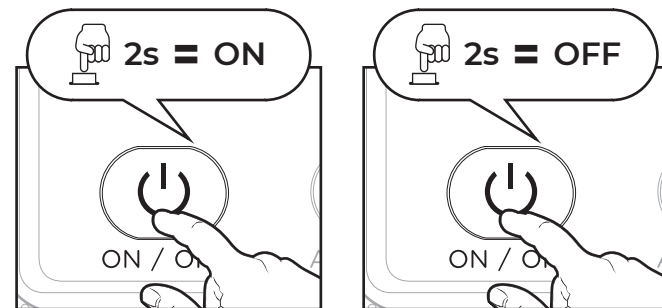

SCREEN DISPLAY FUNCTIONS

1. Hour, minute, second (year, month, day)
2. Date
3. Week
4. Alarm indicators 1 & 2
5. Daily alarm indicator
6. Bluetooth mode indicator
7. FM mode indicator
8. Auxiliary mode indicator
9. TF card mode indicator
10. Battery level indicator

CR-90BT

03. POWER ON / OFF

04. SETTING THE CLOCK / CANCEL SETTING

05. BATTERY AND CHARGING

06. RADIO FM

07. ALARM SETTING TWO DIFFERENT TIMES FOR THE ALARM

08. DISPLAY AND LIGHT

09. ALARM ON/OFF