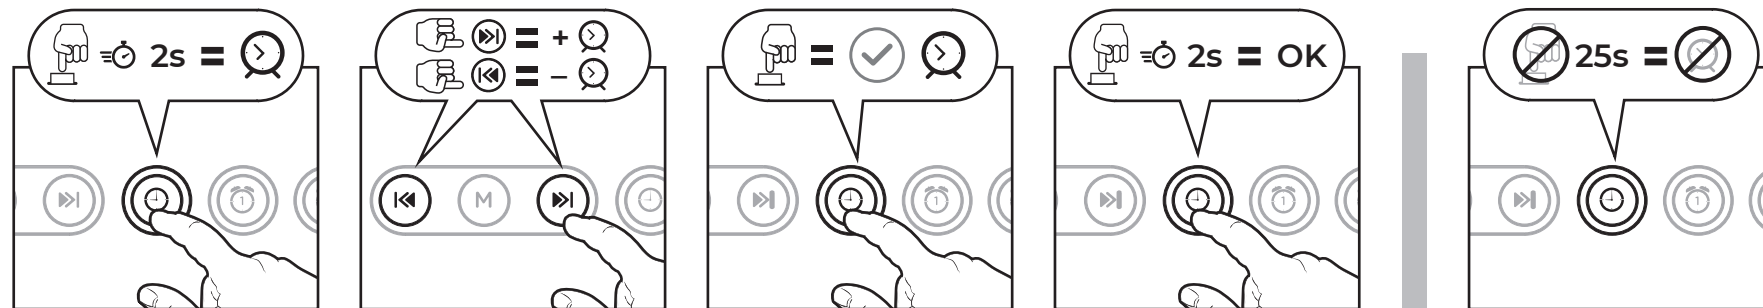

01. WHAT'S IN THE BOX?

BIG DISPLAY / MULTIFUNCTION
 CLOCK & SPEAKER

02. OVERALL VIEW

1. Backward
2. "M" Mode (Dimmer)
3. Forward
4. Time set
5. Alarm 1
6. Alarm 2
7. Multifunction encoder: Play/pause, volume, answer calls
8. Power button
9. "AUX" - Auxiliary input
10. Micro USB charging port
11. Charging LED indicator
12. "TF" - TF card port

SCREEN DISPLAY FUNCTIONS

1. Hour, minute, second (year, month, day)
2. Date
3. Week
4. Alarm indicators 1 & 2
5. Daily alarm indicator
6. Bluetooth mode indicator
7. FM mode indicator
8. Auxiliary mode indicator
9. TF card mode indicator
10. Battery level indicator

CR-90BT

03. POWER ON / OFF

04. SETTING THE CLOCK / CANCEL SETTING

05. BATTERY AND CHARGING

06. RADIO FM

07. ALARM SETTING TWO DIFFERENT TIMES FOR THE ALARM

08. DISPLAY AND LIGHT

09. ALARM ON/OFF