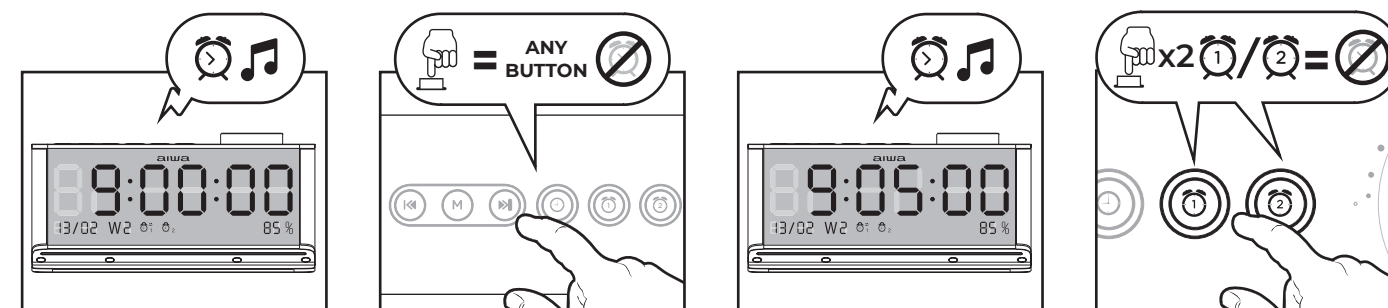

CR-90BT

03. POWER ON / OFF

04. SETTING THE CLOCK / CANCEL SETTING

05. BATTERY AND CHARGING

06. RADIO FM

07. ALARM SETTING TWO DIFFERENT TIMES FOR THE ALARM

08. DISPLAY AND LIGHT

09. ALARM ON/OFF

* SHORT PRESS THE BUTTON TWICE

10. SNOOZE

11. SLEEP

* SHORT PRESS THE BUTTON TWICE