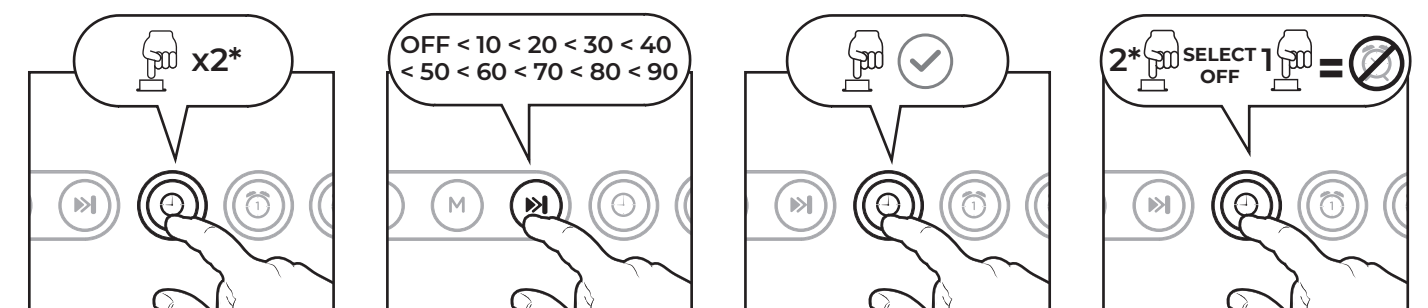

CR-90BT

03. POWER ON / OFF

04. SETTING THE CLOCK / CANCEL SETTING

05. BATTERY AND CHARGING

06. RADIO FM

07. ALARM SETTING TWO DIFFERENT TIMES FOR THE ALARM

08. DISPLAY AND LIGHT

09. ALARM ON/OFF

* SHORT PRESS THE BUTTON TWICE

10. SNOOZE

11. SLEEP

* SHORT PRESS THE BUTTON TWICE