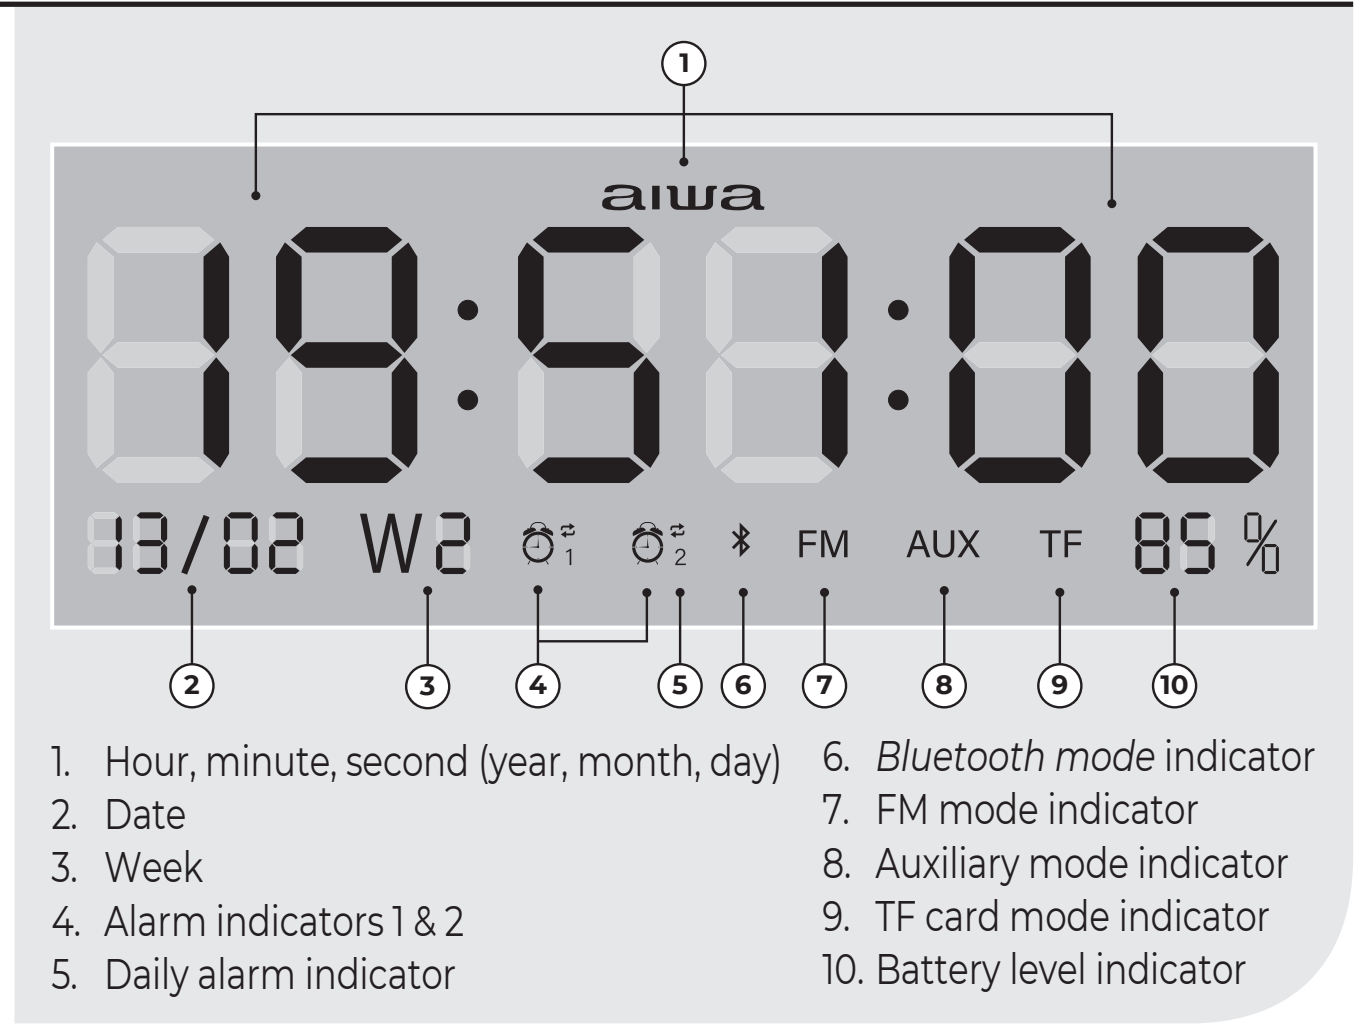

01. WHAT'S IN THE BOX?

BIG DISPLAY / MULTIFUNCTION
 CLOCK & SPEAKER

02. OVERALL VIEW

1. Backward
2. "M" Mode (Dimmer)
3. Forward
4. Time set
5. Alarm 1
6. Alarm 2
7. Multifunction encoder: Play/pause, volume, answer calls
8. Power button
9. "AUX" - Auxiliary input
10. Micro USB charging port
11. Charging LED indicator
12. "TF" - TF card port

SCREEN DISPLAY FUNCTIONS

1. Hour, minute, second (year, month, day)
2. Date
3. Week
4. Alarm indicators 1 & 2
5. Daily alarm indicator
6. Bluetooth mode indicator
7. FM mode indicator
8. Auxiliary mode indicator
9. TF card mode indicator
10. Battery level indicator

CR-90BT

03. POWER ON / OFF

04. SETTING THE CLOCK / CANCEL SETTING

05. BATTERY AND CHARGING

06. RADIO FM

07. ALARM SETTING TWO DIFFERENT TIMES FOR THE ALARM

08. DISPLAY AND LIGHT

09. ALARM ON/OFF