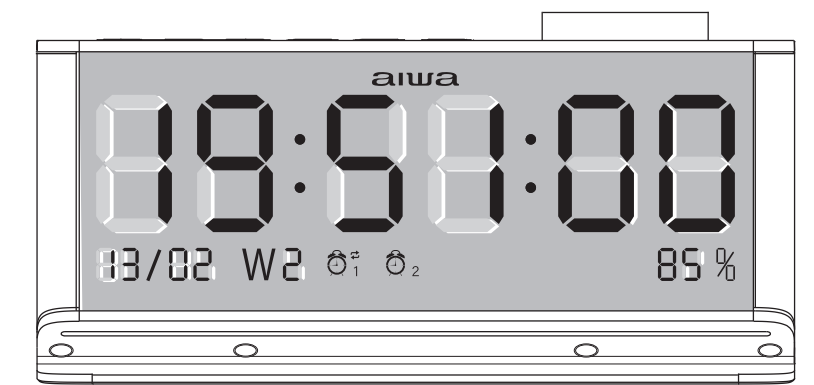

01. WHAT'S IN THE BOX?

BIG DISPLAY / MULTIFUNCTION
 CLOCK & SPEAKER

02. OVERALL VIEW

1. Backward
2. "M" Mode (Dimmer)
3. Forward
4. Time set
5. Alarm 1
6. Alarm 2
7. Multifunction encoder: Play/pause, volume, answer calls
8. Power button
9. "AUX" - Auxiliary input
10. Micro USB charging port
11. Charging LED indicator
12. "TF" - TF card port

SCREEN DISPLAY FUNCTIONS

1. Hour, minute, second (year, month, day)
2. Date
3. Week
4. Alarm indicators 1 & 2
5. Daily alarm indicator
6. Bluetooth mode indicator
7. FM mode indicator
8. Auxiliary mode indicator
9. TF card mode indicator
10. Battery level indicator