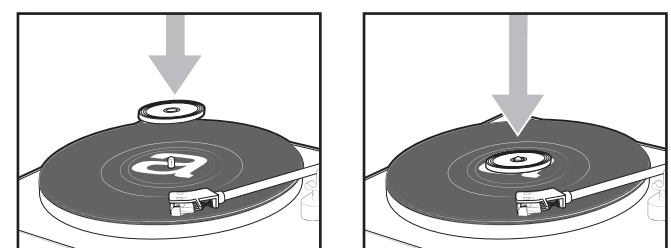

06. 45 RPM ADAPTOR