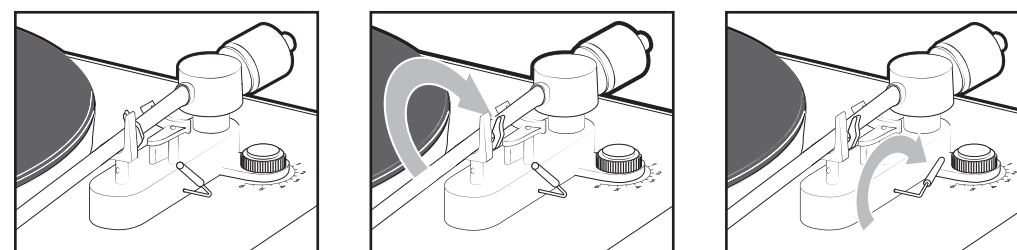

04. SECURE AND RELEASE THE TONEARM