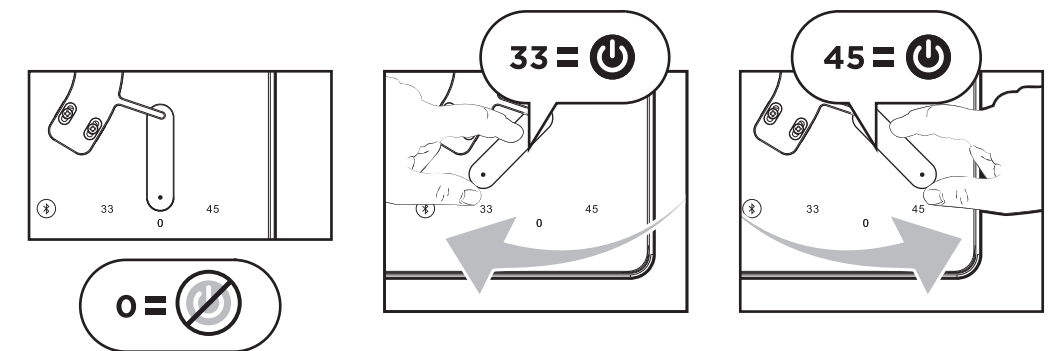

05. SPEED SELECTOR (ON / OFF)