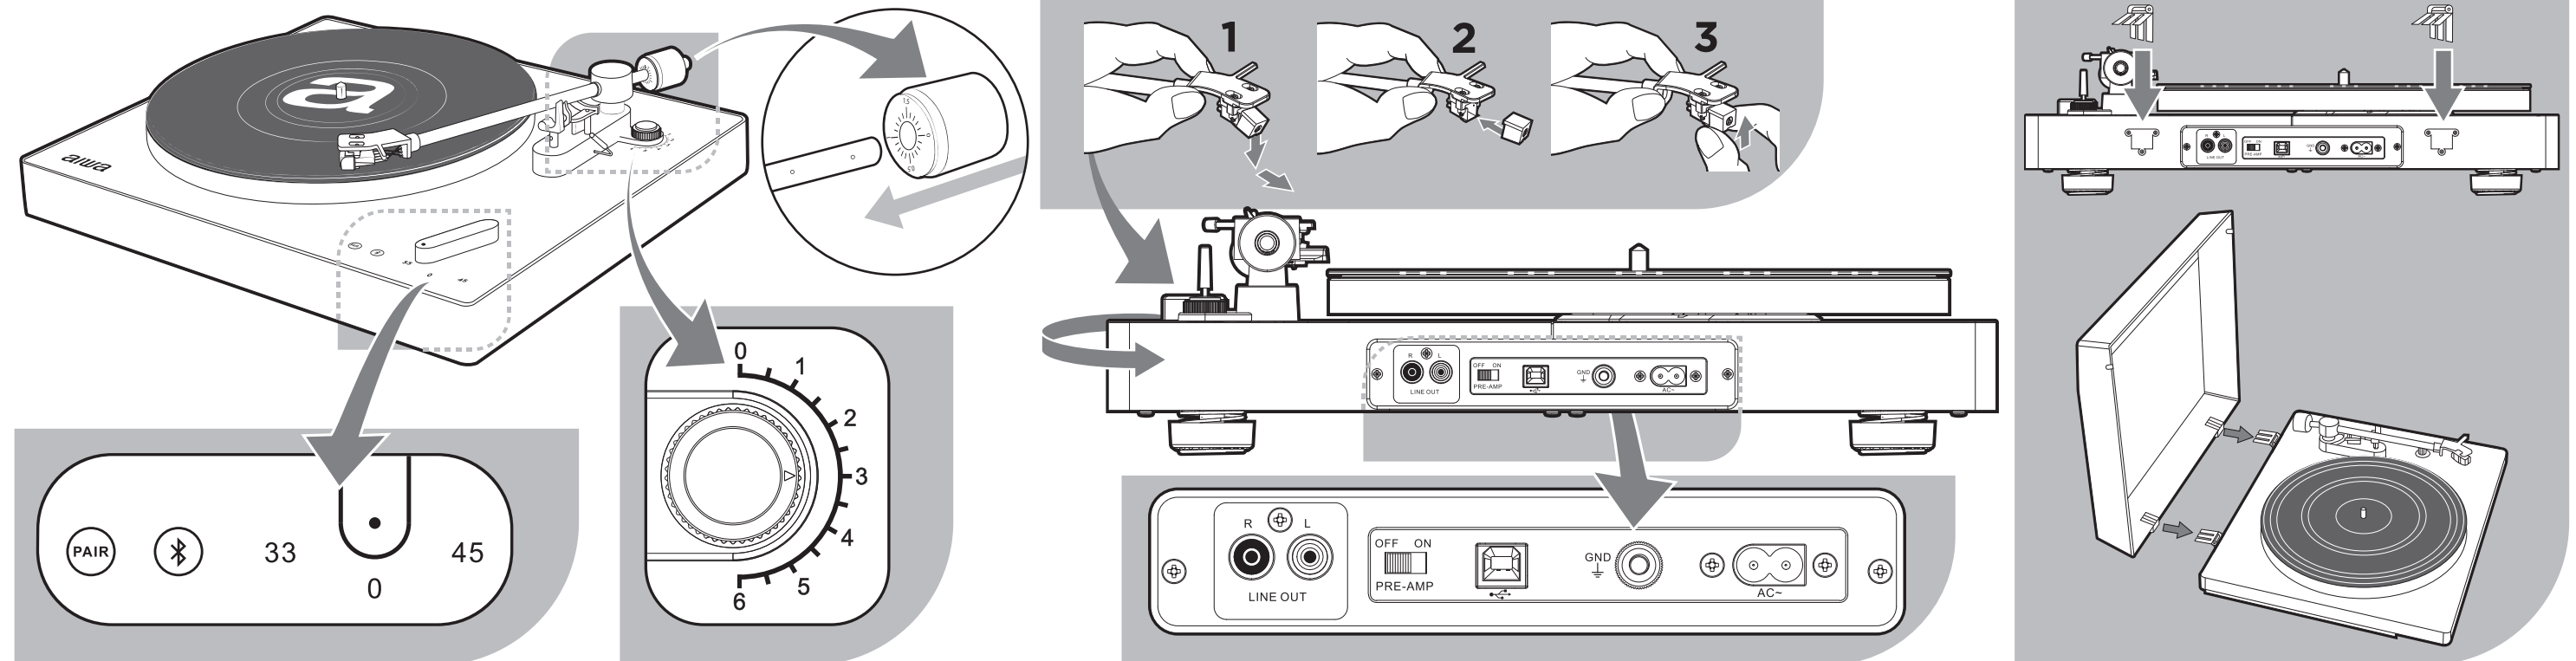

**TOUCH
CONTROL**

REC
USB TO PC
RECORDING

LED
WHITE
AMBIENT

01. WHAT'S IN THE BOX?

+ aiwa

www.eu-aiwa.com

02. OVERALL VIEW

03. CONNECTION TO THE MAINS

04. SECURE AND RELEASE THE TONEARM

05. SPEED SELECTOR (ON / OFF)

06. 45 RPM ADAPTOR

07. TONEARM WEIGHT ADJUSTMENT