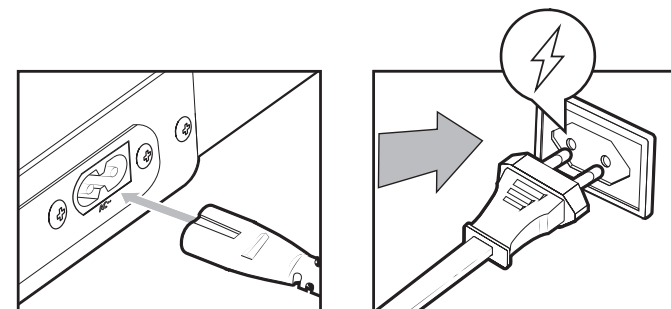

**TOUCH
CONTROL**

REC
USB TO PC
RECORDING

LED
WHITE
AMBIENT

01. WHAT'S IN THE BOX?

+ aiwa

www.eu-aiwa.com

02. OVERALL VIEW

03. CONNECTION TO THE MAINS