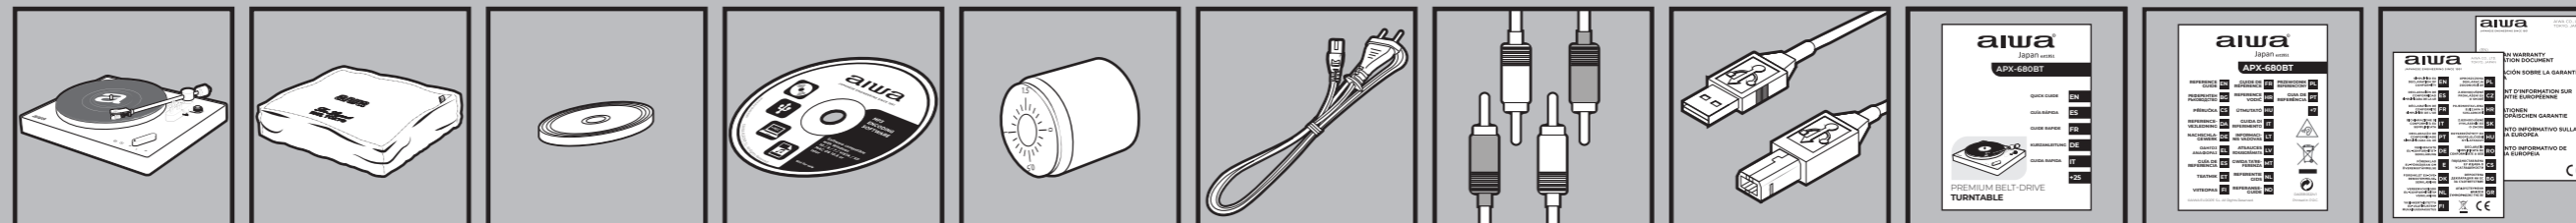

aiwa®

Japan est1951

APX-680BT

QUICK GUIDE **EN**

GUÍA RÁPIDA **ES**

GUIDE RAPIDE **FR**

KURZANLEITUNG **DE**

GUIDA RAPIDA **IT**

+25

PREMIUM BELT-DRIVE
TURNTABLE

aiwa®

Japan est1951

Follow us! aiwaEU

www.eu-aiwa.com

AIWA CO., LTD.
Kita-Ku
TOKYO 115-0045, JAPAN

VS_CO

©AIWA EUROPE S.L.
All Right Reserved.

Printed in P.R.C.

APX-608BT

33
45
RPM

AUTO ROTATION
SPEED

AUTO
STOP

UP TO
10 METERS

PRE
AMP
PHONO

TOUCH
CONTROL

REC
USB TO PC
RECORDING

LED
WHITE
AMBIENT

01. WHAT'S IN THE BOX?